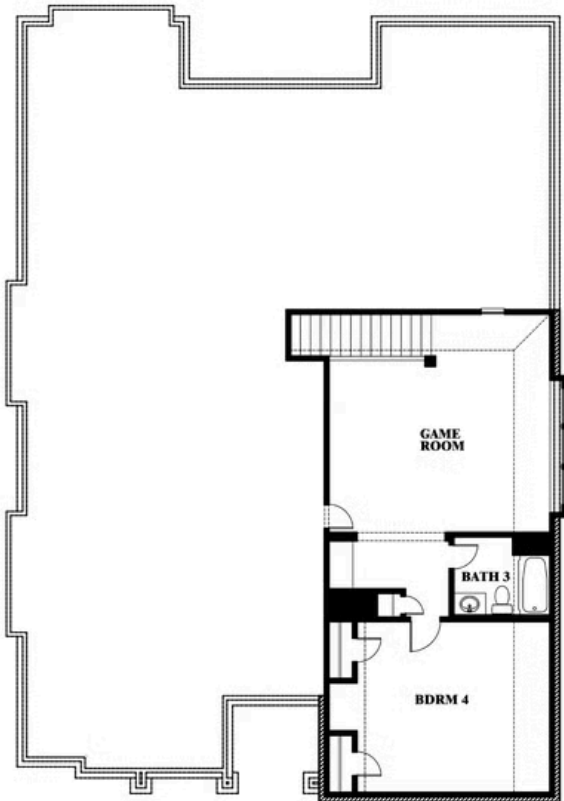

Carolina III

HOMES FROM
\$444,990

CLASSIC SERIES

SILO MILLS

4425 SWEET ACRES AVE, JOSHUA, TX 76058

3,067
SQUARE FEET

4
BEDROOMS

3.0
BATHROOMS

ELEVATION E

ELEVATION E

ELEVATION F

ELEVATION F

Carolina III

SILO MILLS

4425 SWEET ACRES AVE, JOSHUA, TX 76058

Carolina III

This brochure is for general informational purposes and is to be used as a guide only. Changes may be made during the development process and floorplans, dimensions, fixtures, fittings, finishes and specifications are subject to change without notice. Window placement, balcony configuration, wardrobe sizes and living areas may vary slightly within each plan type. EQUAL HOUSING OPPORTUNITY