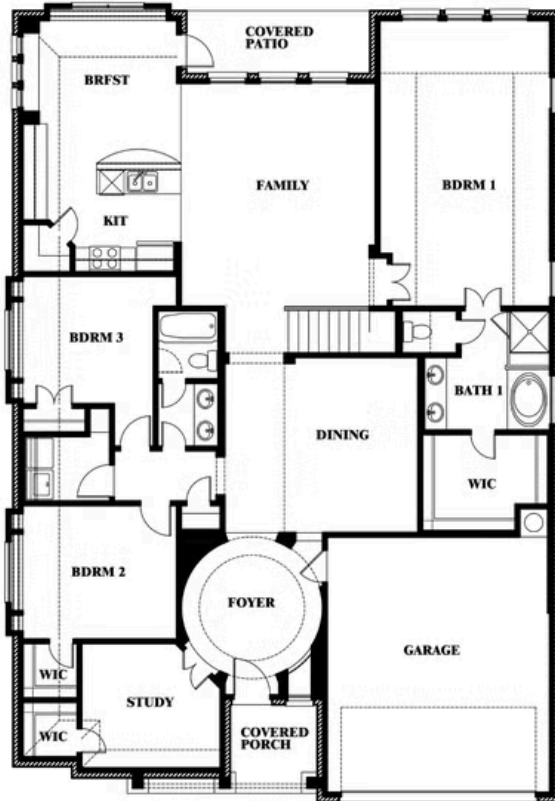

Carolina III

HOMES FROM
\$444,990

CLASSIC SERIES

SILO MILLS

4425 SWEET ACRES AVE, JOSHUA, TX 76058

3,067
SQUARE FEET

4
BEDROOMS

3.0
BATHROOMS

2
CAR GARAGE

ELEVATION AS

ELEVATION A

ELEVATION A

ELEVATION C

ELEVATION C

ELEVATION D

ELEVATION D

ELEVATION E

ELEVATION E

ELEVATION F

ELEVATION F

Carolina III

SILO MILLS

4425 SWEET ACRES AVE, JOSHUA, TX 76058

Carolina III

This brochure is for general informational purposes and is to be used as a guide only. Changes may be made during the development process and floorplans, dimensions, fixtures, fittings, finishes and specifications are subject to change without notice. Window placement, balcony configuration, wardrobe sizes and living areas may vary slightly within each plan type. EQUAL HOUSING OPPORTUNITY