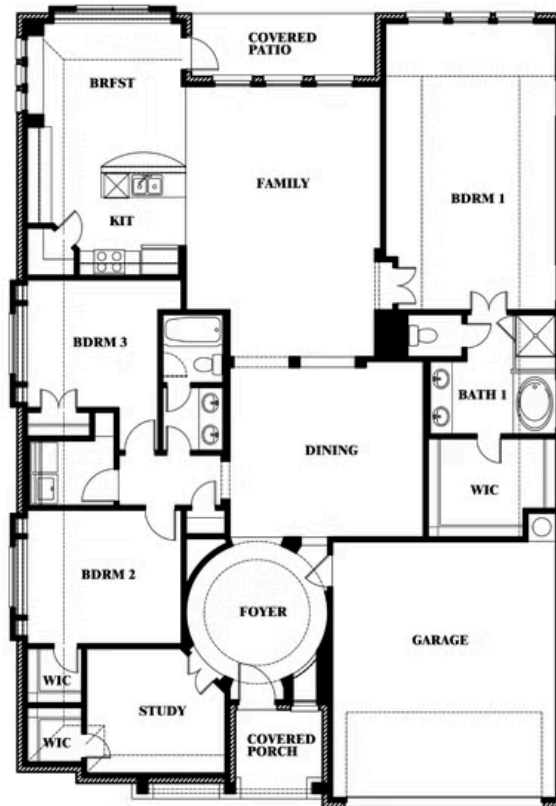

Carolina

HOMES FROM
\$394,990

CLASSIC SERIES

SILO MILLS

4425 SWEET ACRES AVE, JOSHUA, TX 76058

2,313
SQUARE FEET

3
BEDROOMS

2.0
BATHROOMS

2
CAR GARAGE

ELEVATION C

ELEVATION A

ELEVATION AS

ELEVATION D

ELEVATION E

ELEVATION F

Document generated Jun 17, 2026. Prices, plans, square footage, features, amenities and materials are subject to change at any time without notice and vary among communities. Listed prices are for informational purposes only, are not binding, and do not create any contractual obligation(s). The price of any home is dependent on numerous factors, all of which are unique to a specific home, and is not guaranteed until specified in a binding contract. Pricing of elevations and additional optional beds/baths varies per plan. Some plans require a premium homesite. Renderings of homes are artist concepts and may not reflect exact colors and materials. Verify current tax rates & jurisdictions with the appropriate taxing authority.

Carolina

SILO MILLS

4425 SWEET ACRES AVE, JOSHUA, TX 76058

Carolina

This brochure is for general informational purposes and is to be used as a guide only. Changes may be made during the development process and floorplans, dimensions, fixtures, fittings, finishes and specifications are subject to change without notice. Window placement, balcony configuration, wardrobe sizes and living areas may vary slightly within each plan type. EQUAL HOUSING OPPORTUNITY