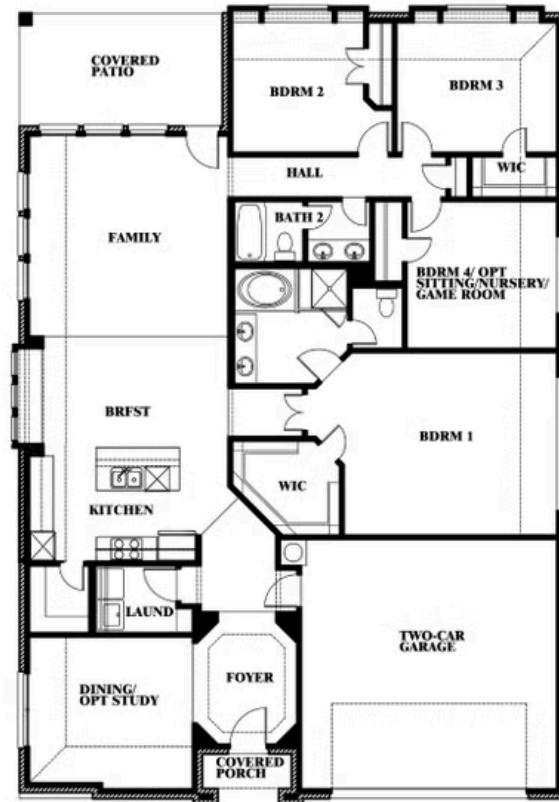

Hawthorne

HOMES FROM
\$394,990

CLASSIC SERIES

SILO MILLS

4425 SWEET ACRES AVE, JOSHUA, TX 76058

2,235
SQUARE FEET

4
BEDROOMS

2.0
BATHROOMS

2
CAR GARAGE

ELEVATION A

ELEVATION B

ELEVATION B

ELEVATION C

ELEVATION C

Hawthorne

SILO MILLS

4425 SWEET ACRES AVE, JOSHUA, TX 76058

Hawthorne

This brochure is for general informational purposes and is to be used as a guide only. Changes may be made during the development process and floorplans, dimensions, fixtures, fittings, finishes and specifications are subject to change without notice. Window placement, balcony configuration, wardrobe sizes and living areas may vary slightly within each plan type. EQUAL HOUSING OPPORTUNITY

Hawthorne

SILO MILLS

4425 SWEET ACRES AVE, JOSHUA, TX 76058

Hawthorne Opt. Deluxe Kitchen

This brochure is for general informational purposes and is to be used as a guide only. Changes may be made during the development process and floorplans, dimensions, fixtures, fittings, finishes and specifications are subject to change without notice. Window placement, balcony configuration, wardrobe sizes and living areas may vary slightly within each plan type. EQUAL HOUSING OPPORTUNITY