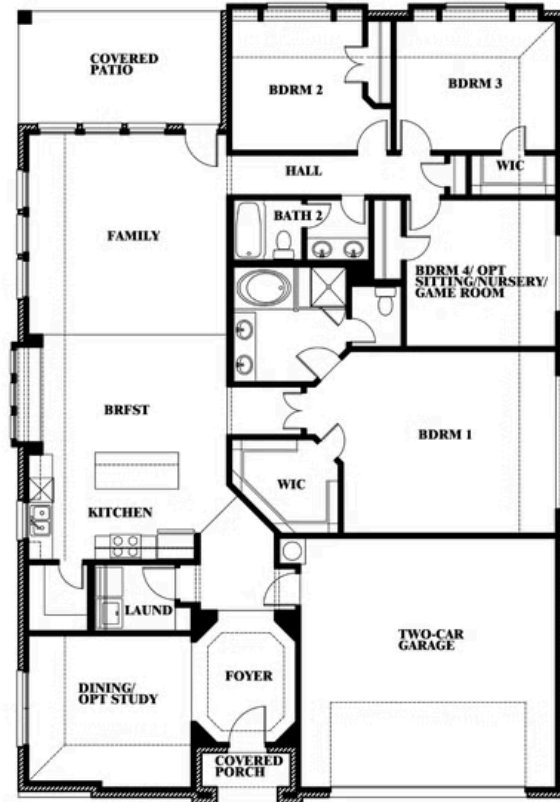

Hawthorne

HOMES FROM
\$394,990

CLASSIC SERIES

SILO MILLS

4425 SWEET ACRES AVE, JOSHUA, TX 76058

2,235
SQUARE FEET

4
BEDROOMS

2.0
BATHROOMS

2
CAR GARAGE

ELEVATION A

ELEVATION B

ELEVATION B

ELEVATION C

ELEVATION C

Hawthorne

SILO MILLS

4425 SWEET ACRES AVE, JOSHUA, TX 76058

Hawthorne

This brochure is for general informational purposes and is to be used as a guide only. Changes may be made during the development process and floorplans, dimensions, fixtures, fittings, finishes and specifications are subject to change without notice. Window placement, balcony configuration, wardrobe sizes and living areas may vary slightly within each plan type. EQUAL HOUSING OPPORTUNITY

Hawthorne

SILO MILLS

4425 SWEET ACRES AVE, JOSHUA, TX 76058

Hawthorne Opt. Deluxe Kitchen

This brochure is for general informational purposes and is to be used as a guide only. Changes may be made during the development process and floorplans, dimensions, fixtures, fittings, finishes and specifications are subject to change without notice. Window placement, balcony configuration, wardrobe sizes and living areas may vary slightly within each plan type. EQUAL HOUSING OPPORTUNITY