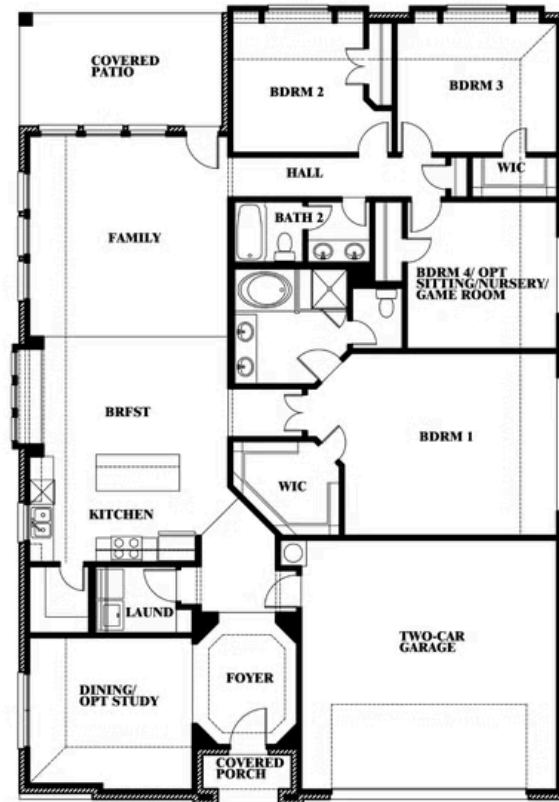

Hawthorne

SILO MILLS

4425 SWEET ACRES AVE, JOSHUA, TX 76058

Hawthorne

This brochure is for general informational purposes and is to be used as a guide only. Changes may be made during the development process and floorplans, dimensions, fixtures, fittings, finishes and specifications are subject to change without notice. Window placement, balcony configuration, wardrobe sizes and living areas may vary slightly within each plan type. EQUAL HOUSING OPPORTUNITY