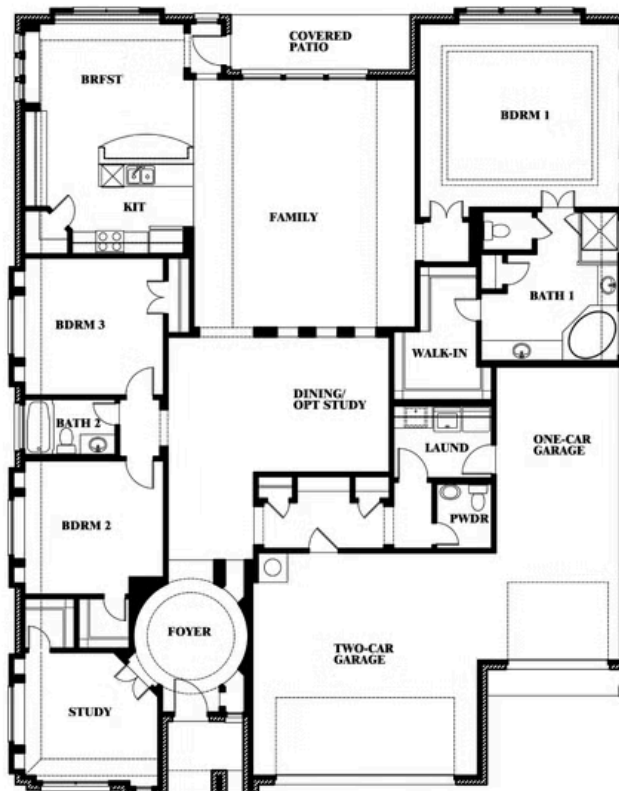

Primrose FE

SILO MILLS

4425 SWEET ACRES AVE, JOSHUA, TX 76058

Primrose FE

This brochure is for general informational purposes and is to be used as a guide only. Changes may be made during the development process and floorplans, dimensions, fixtures, fittings, finishes and specifications are subject to change without notice. Window placement, balcony configuration, wardrobe sizes and living areas may vary slightly within each plan type. EQUAL HOUSING OPPORTUNITY