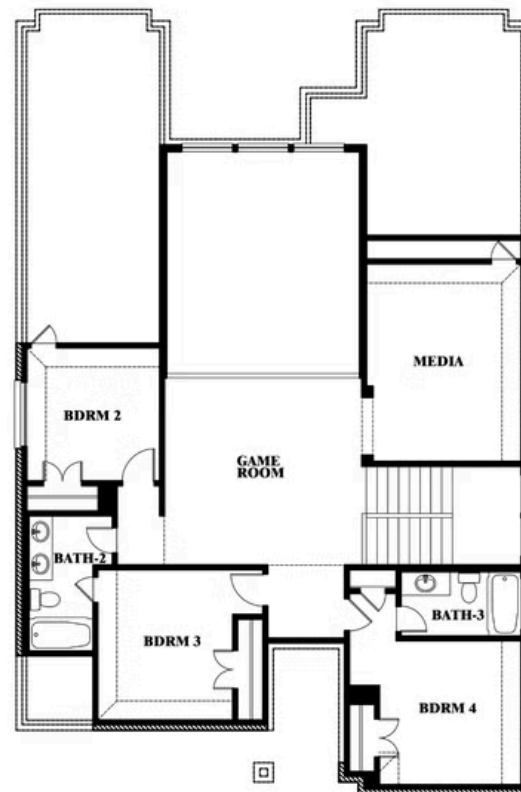

3.5
BATHROOMS

2
CAR GARAGE

ELEVATION A

ELEVATION AS

ELEVATION AS

ELEVATION B

ELEVATION B

ELEVATION C

ELEVATION C

ELEVATION D

ELEVATION D

Violet IV

VIOLET IV FLOOR PLAN

SILO MILLS

4425 SWEET ACRES AVE, JOSHUA, TX 76058

Violet IV

This brochure is for general informational purposes and is to be used as a guide only. Changes may be made during the development process and floorplans, dimensions, fixtures, fittings, finishes and specifications are subject to change without notice. Window placement, balcony configuration, wardrobe sizes and living areas may vary slightly within each plan type. EQUAL HOUSING OPPORTUNITY

Violet IV

SILO MILLS

4425 SWEET ACRES AVE, JOSHUA, TX 76058

VIOLET IV FLOOR PLAN WITH OPTIONAL BEDROOM AT STUDY

Violet IV Opt. Bed 5 & Bath 4 at Study

This brochure is for general informational purposes and is to be used as a guide only. Changes may be made during the development process and floorplans, dimensions, fixtures, fittings, finishes and specifications are subject to change without notice. Window placement, balcony configuration, wardrobe sizes and living areas may vary slightly within each plan type. EQUAL HOUSING OPPORTUNITY