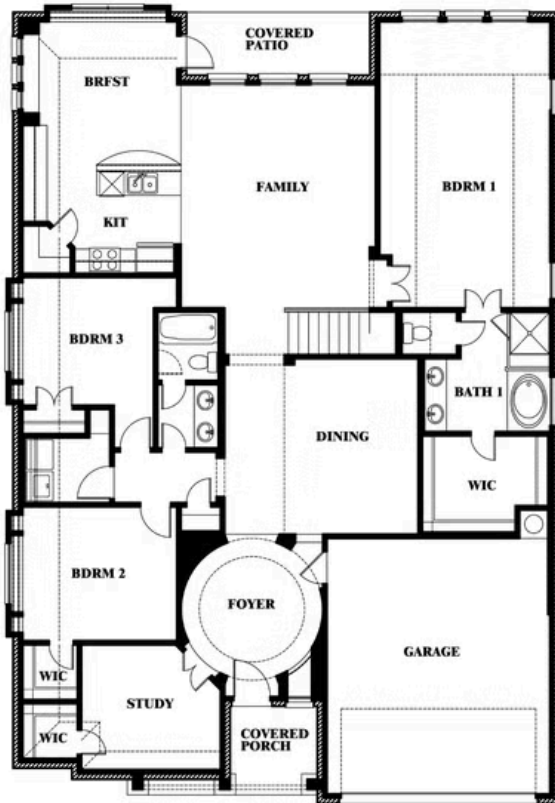

Carolina IV

HOMES FROM
\$522,990

CLASSIC SERIES

TIMBERBROOK 3B-4A

1006 LONGBOW TRAIL, JUSTIN, TX 76247

3,280
SQUARE FEET

4
BEDROOMS

3.0
BATHROOMS

2
CAR GARAGE

ELEVATION D

ELEVATION A

ELEVATION A

ELEVATION AS

ELEVATION AS

ELEVATION C

ELEVATION C

ELEVATION E

ELEVATION E

ELEVATION F

ELEVATION F

Carolina IV

TIMBERBROOK 3B-4A

1006 LONGBOW TRAIL, JUSTIN, TX 76247

Carolina IV

This brochure is for general informational purposes and is to be used as a guide only. Changes may be made during the development process and floorplans, dimensions, fixtures, fittings, finishes and specifications are subject to change without notice. Window placement, balcony configuration, wardrobe sizes and living areas may vary slightly within each plan type. EQUAL HOUSING OPPORTUNITY