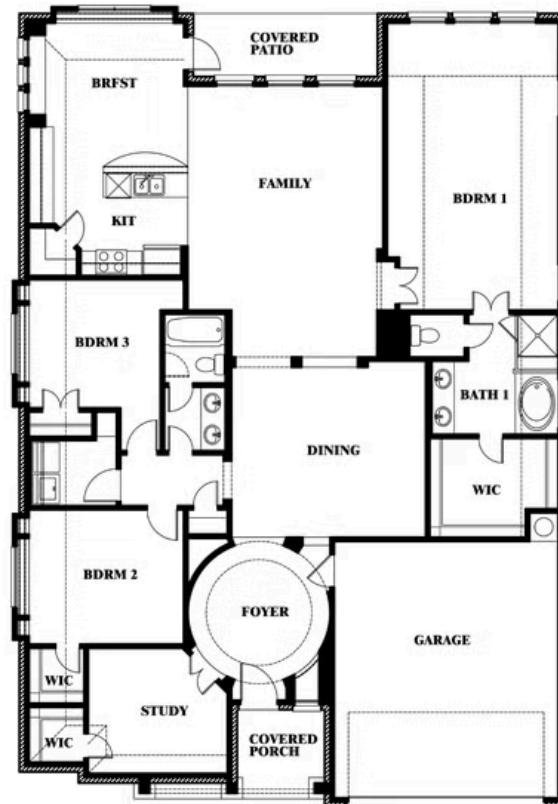

Carolina

HOMES FROM
\$453,990

CLASSIC SERIES

TIMBERBROOK 4A, 5, 4B-70S

1006 LONGBOW TRAIL, JUSTIN, TX 76247

2,313
SQUARE FEET

3
BEDROOMS

2.0
BATHROOMS

2
CAR GARAGE

ELEVATION C

Carolina

TIMBERBROOK 4A, 5, 4B-70S

1006 LONGBOW TRAIL, JUSTIN, TX 76247

Carolina

This brochure is for general informational purposes and is to be used as a guide only. Changes may be made during the development process and floorplans, dimensions, fixtures, fittings, finishes and specifications are subject to change without notice. Window placement, balcony configuration, wardrobe sizes and living areas may vary slightly within each plan type. EQUAL HOUSING OPPORTUNITY