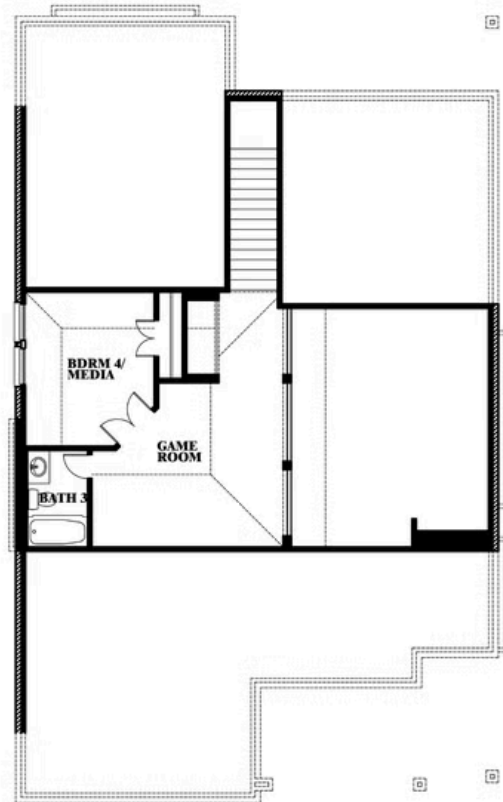

Dogwood III

CLASSIC SERIES

TIMBERBROOK 3B-4A
206 OAKCREST DRIVE, JUSTIN, TX 76247

HOMES FROM
\$467,990

2,333
SQUARE FEET

4
BEDROOMS

3.0
BATHROOMS

2
CAR GARAGE

Dogwood III

TIMBERBROOK 3B-4A
206 OAKCREST DRIVE, JUSTIN, TX 76247

Dogwood III

This brochure is for general informational purposes and is to be used as a guide only. Changes may be made during the development process and floorplans, dimensions, fixtures, fittings, finishes and specifications are subject to change without notice. Window placement, balcony configuration, wardrobe sizes and living areas may vary slightly within each plan type. EQUAL HOUSING OPPORTUNITY