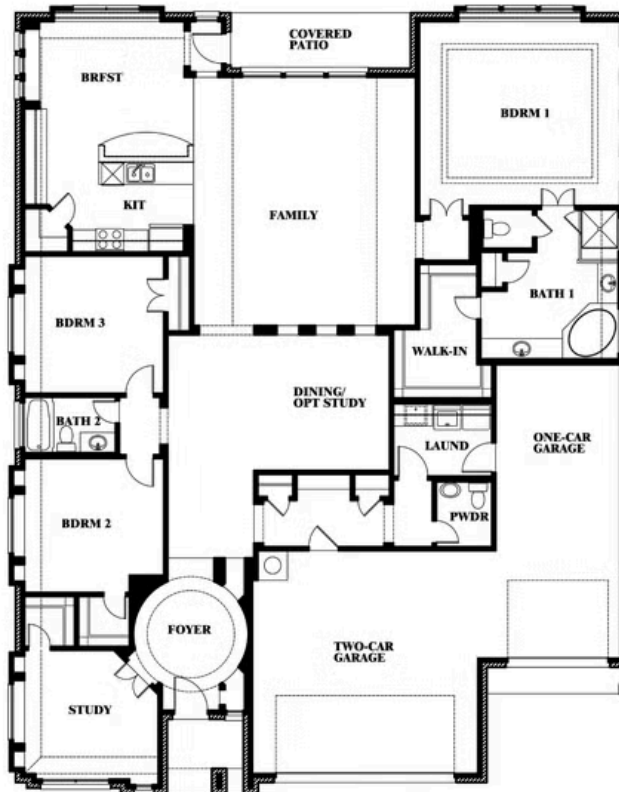

Primrose FE

HOMES FROM
\$536,990

CLASSIC SERIES

TIMBERBROOK 3B-4A

1006 LONGBOW TRAIL, JUSTIN, TX 76247

2,775
SQUARE FEET

3
BEDROOMS

2.5
BATHROOMS

3
CAR GARAGE

ELEVATION A

ELEVATION B

ELEVATION C

Primrose FE

TIMBERBROOK 3B-4A

1006 LONGBOW TRAIL, JUSTIN, TX 76247

Primrose FE

This brochure is for general informational purposes and is to be used as a guide only. Changes may be made during the development process and floorplans, dimensions, fixtures, fittings, finishes and specifications are subject to change without notice. Window placement, balcony configuration, wardrobe sizes and living areas may vary slightly within each plan type. EQUAL HOUSING OPPORTUNITY