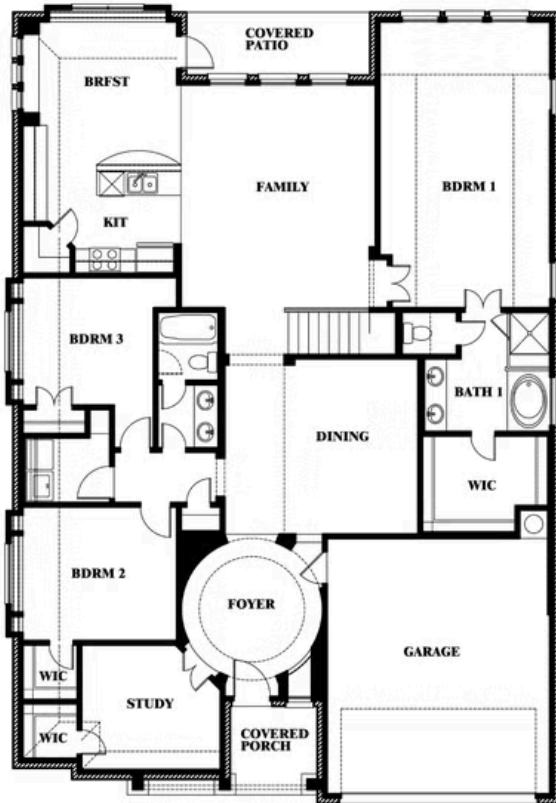

Carolina IV

TIMBERBROOK 4A, 5, 4B-70S
1006 LONGBOW TRAIL, JUSTIN, TX 76247

Carolina IV

This brochure is for general informational purposes and is to be used as a guide only. Changes may be made during the development process and floorplans, dimensions, fixtures, fittings, finishes and specifications are subject to change without notice. Window placement, balcony configuration, wardrobe sizes and living areas may vary slightly within each plan type. EQUAL HOUSING OPPORTUNITY