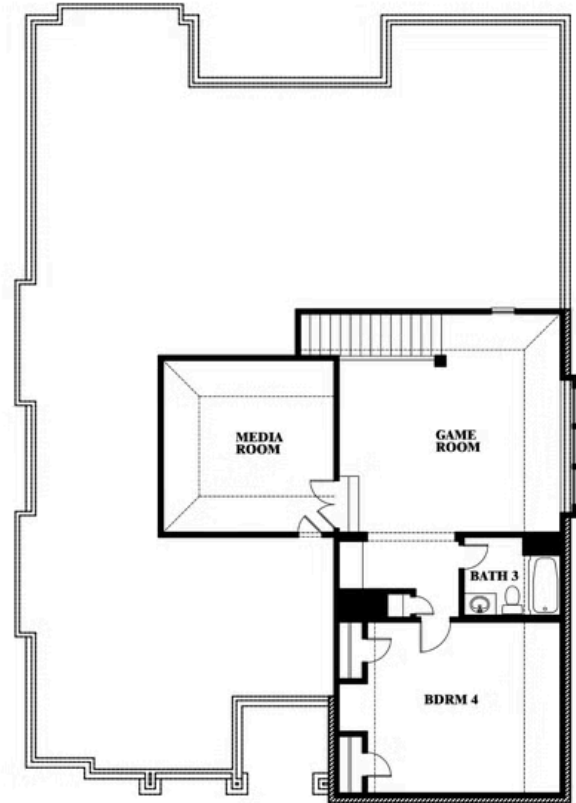

Carolina IV

TIMBERBROOK 4A, 5, 4B-70S
1006 LONGBOW TRAIL, JUSTIN, TX 76247

Carolina IV

This brochure is for general informational purposes and is to be used as a guide only. Changes may be made during the development process and floorplans, dimensions, fixtures, fittings, finishes and specifications are subject to change without notice. Window placement, balcony configuration, wardrobe sizes and living areas may vary slightly within each plan type. EQUAL HOUSING OPPORTUNITY