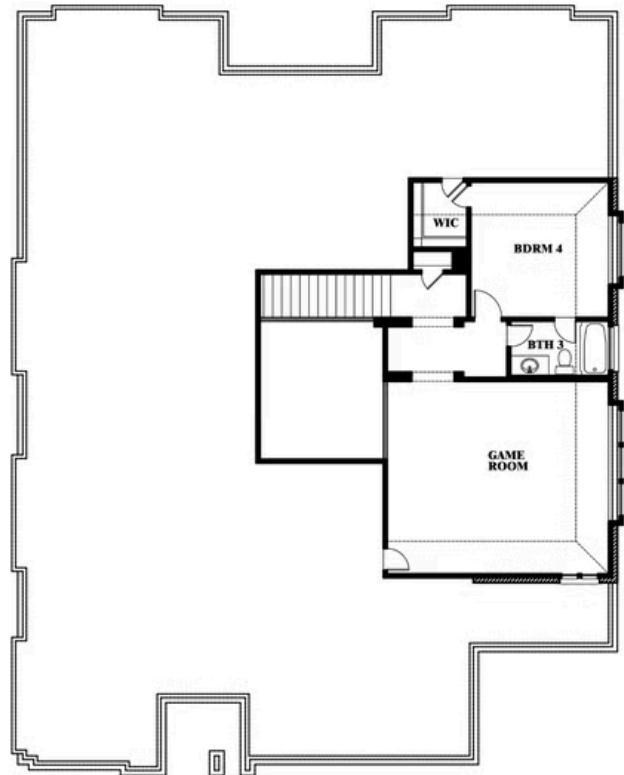

Primrose FE IV

HOMES FROM
\$589,990

CLASSIC SERIES

TIMBERBROOK 4A, 5, 4B-70S

1006 LONGBOW TRAIL, JUSTIN, TX 76247

3,543
SQUARE FEET

3
BEDROOMS

3.5
BATHROOMS

3
CAR GARAGE

Primrose FE IV

TIMBERBROOK 4A, 5, 4B-70S
1006 LONGBOW TRAIL, JUSTIN, TX 76247

Primrose FE IV

This brochure is for general informational purposes and is to be used as a guide only. Changes may be made during the development process and floorplans, dimensions, fixtures, fittings, finishes and specifications are subject to change without notice. Window placement, balcony configuration, wardrobe sizes and living areas may vary slightly within each plan type. EQUAL HOUSING OPPORTUNITY