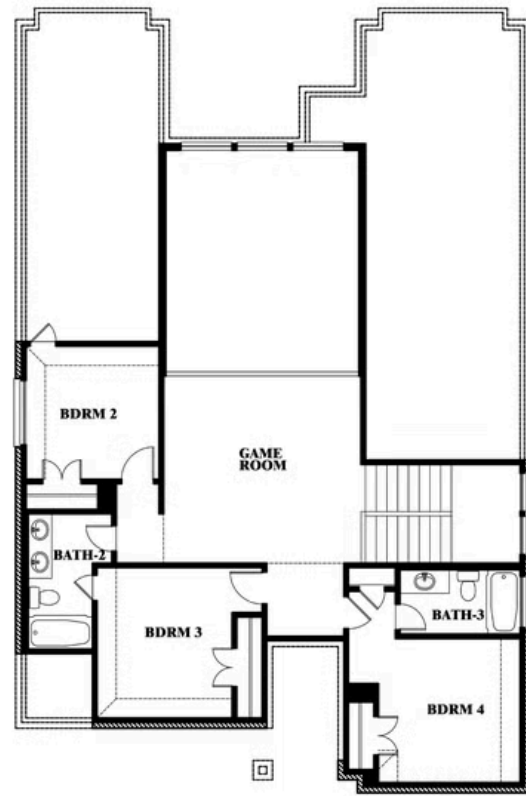

Violet III

HOMES FROM
\$508,990

CLASSIC SERIES

TIMBERBROOK 4A, 5, 4B-70S

1006 LONGBOW TRAIL, JUSTIN, TX 76247

2,628
SQUARE FEET

4
BEDROOMS

3.5
BATHROOMS

2
CAR GARAGE

Violet III

VIOLET III FLOOR PLAN

TIMBERBROOK 4A, 5, 4B-70S

1006 LONGBOW TRAIL, JUSTIN, TX 76247

Violet III

This brochure is for general informational purposes and is to be used as a guide only. Changes may be made during the development process and floorplans, dimensions, fixtures, fittings, finishes and specifications are subject to change without notice. Window placement, balcony configuration, wardrobe sizes and living areas may vary slightly within each plan type. EQUAL HOUSING OPPORTUNITY

Violet III

TIMBERBROOK 4A, 5, 4B-70S
1006 LONGBOW TRAIL, JUSTIN, TX 76247

VIOLET III FLOOR PLAN WITH BEDROOM AT STUDY

Violet III
Opt. Bed 5 & Bath 4 at Study

This brochure is for general informational purposes and is to be used as a guide only. Changes may be made during the development process and floorplans, dimensions, fixtures, fittings, finishes and specifications are subject to change without notice. Window placement, balcony configuration, wardrobe sizes and living areas may vary slightly within each plan type. EQUAL HOUSING OPPORTUNITY