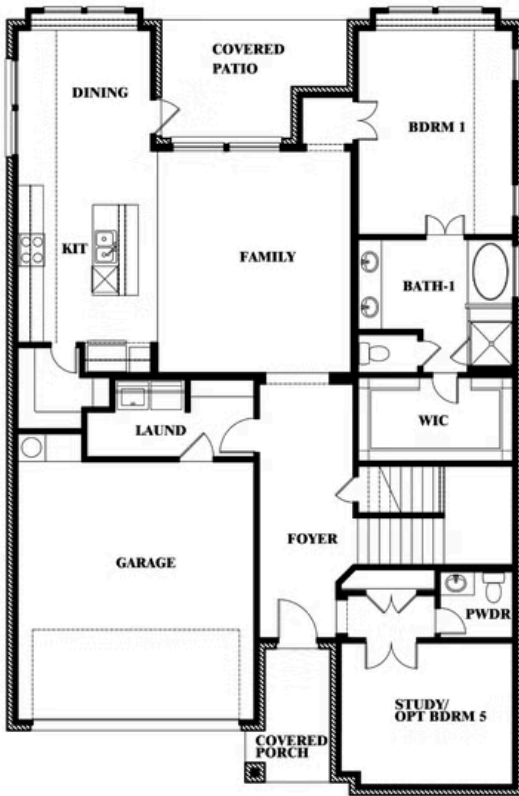

Violet III

HOMES FROM
\$508,990

CLASSIC SERIES

TIMBERBROOK 4A, 5, 4B-70S

1006 LONGBOW TRAIL, JUSTIN, TX 76247

2,628
SQUARE FEET

4
BEDROOMS

3.5
BATHROOMS

2
CAR GARAGE

Violet III

VIOLET III FLOOR PLAN

TIMBERBROOK 4A, 5, 4B-70S

1006 LONGBOW TRAIL, JUSTIN, TX 76247

Violet III

This brochure is for general informational purposes and is to be used as a guide only. Changes may be made during the development process and floorplans, dimensions, fixtures, fittings, finishes and specifications are subject to change without notice. Window placement, balcony configuration, wardrobe sizes and living areas may vary slightly within each plan type. EQUAL HOUSING OPPORTUNITY

Violet III

TIMBERBROOK 4A, 5, 4B-70S
1006 LONGBOW TRAIL, JUSTIN, TX 76247

VIOLET III FLOOR PLAN WITH BEDROOM AT STUDY

Violet III
Opt. Bed 5 & Bath 4 at Study

This brochure is for general informational purposes and is to be used as a guide only. Changes may be made during the development process and floorplans, dimensions, fixtures, fittings, finishes and specifications are subject to change without notice. Window placement, balcony configuration, wardrobe sizes and living areas may vary slightly within each plan type. EQUAL HOUSING OPPORTUNITY