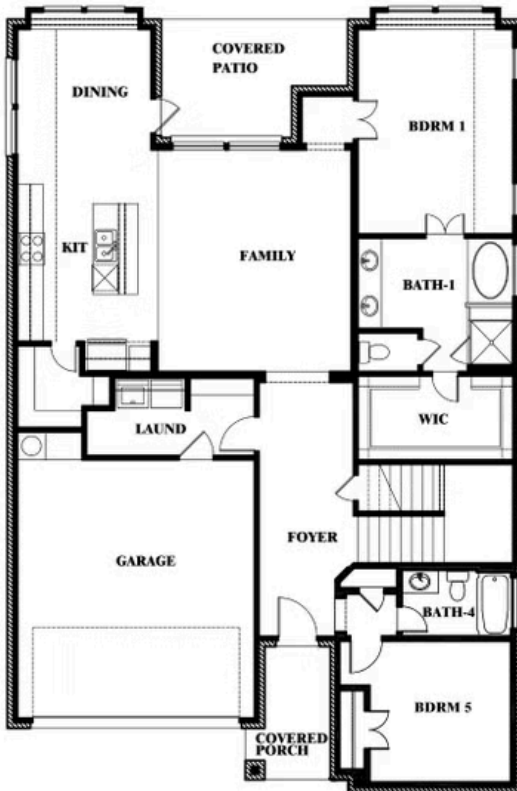

Violet III

HOMES FROM
\$508,990

CLASSIC SERIES

TIMBERBROOK 4A, 5, 4B-70S

1006 LONGBOW TRAIL, JUSTIN, TX 76247

2,628
SQUARE FEET

4
BEDROOMS

3.5
BATHROOMS

2
CAR GARAGE

Violet III

VIOLET III FLOOR PLAN

TIMBERBROOK 4A, 5, 4B-70S

1006 LONGBOW TRAIL, JUSTIN, TX 76247

Violet III

This brochure is for general informational purposes and is to be used as a guide only. Changes may be made during the development process and floorplans, dimensions, fixtures, fittings, finishes and specifications are subject to change without notice. Window placement, balcony configuration, wardrobe sizes and living areas may vary slightly within each plan type. EQUAL HOUSING OPPORTUNITY

Violet III

TIMBERBROOK 4A, 5, 4B-70S
1006 LONGBOW TRAIL, JUSTIN, TX 76247

VIOLET III FLOOR PLAN WITH BEDROOM AT STUDY

Violet III
Opt. Bed 5 & Bath 4 at Study

This brochure is for general informational purposes and is to be used as a guide only. Changes may be made during the development process and floorplans, dimensions, fixtures, fittings, finishes and specifications are subject to change without notice. Window placement, balcony configuration, wardrobe sizes and living areas may vary slightly within each plan type. EQUAL HOUSING OPPORTUNITY