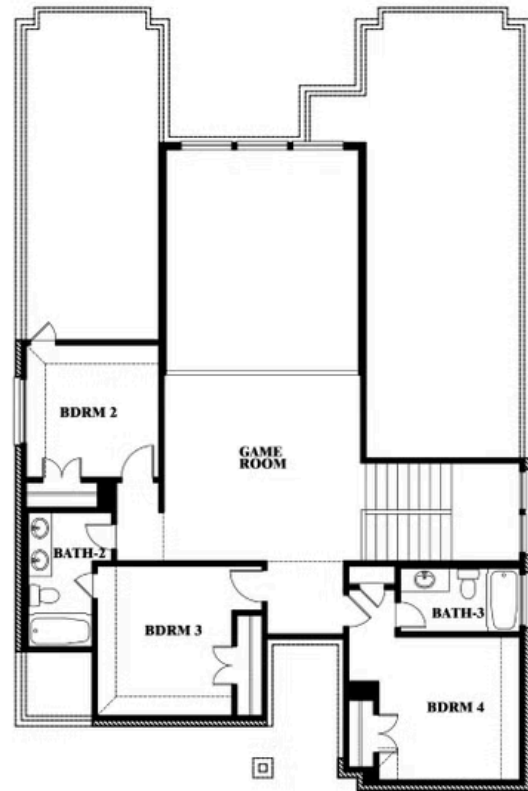

Violet III

HOMES FROM
\$508,990

CLASSIC SERIES

TIMBERBROOK 4A, 5, 4B-70S

1006 LONGBOW TRAIL, JUSTIN, TX 76247

2,628
SQUARE FEET

4
BEDROOMS

3.5
BATHROOMS

2
CAR GARAGE

Violet III

VIOLET III FLOOR PLAN

TIMBERBROOK 4A, 5, 4B-70S

1006 LONGBOW TRAIL, JUSTIN, TX 76247

Violet III

This brochure is for general informational purposes and is to be used as a guide only. Changes may be made during the development process and floorplans, dimensions, fixtures, fittings, finishes and specifications are subject to change without notice. Window placement, balcony configuration, wardrobe sizes and living areas may vary slightly within each plan type. EQUAL HOUSING OPPORTUNITY

Violet III

TIMBERBROOK 4A, 5, 4B-70S
1006 LONGBOW TRAIL, JUSTIN, TX 76247

VIOLET III FLOOR PLAN WITH BEDROOM AT STUDY

Violet III
Opt. Bed 5 & Bath 4 at Study

This brochure is for general informational purposes and is to be used as a guide only. Changes may be made during the development process and floorplans, dimensions, fixtures, fittings, finishes and specifications are subject to change without notice. Window placement, balcony configuration, wardrobe sizes and living areas may vary slightly within each plan type. EQUAL HOUSING OPPORTUNITY