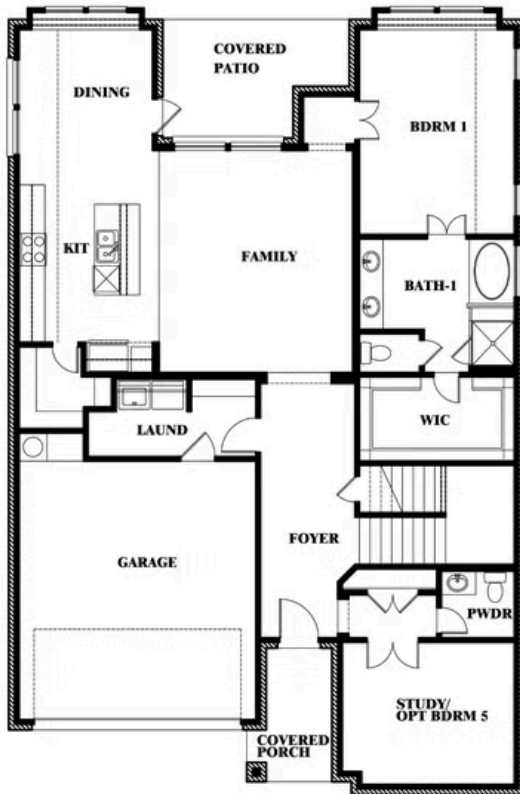

Violet IV

HOMES FROM
\$518,990

CLASSIC SERIES

TIMBERBROOK 4A, 5, 4B-70S

1006 LONGBOW TRAIL, JUSTIN, TX 76247

2,838
SQUARE FEET

4
BEDROOMS

3.5
BATHROOMS

2
CAR GARAGE

Violet IV

VIOLET IV FLOOR PLAN

TIMBERBROOK 4A, 5, 4B-70S

1006 LONGBOW TRAIL, JUSTIN, TX 76247

Violet IV

This brochure is for general informational purposes and is to be used as a guide only. Changes may be made during the development process and floorplans, dimensions, fixtures, fittings, finishes and specifications are subject to change without notice. Window placement, balcony configuration, wardrobe sizes and living areas may vary slightly within each plan type. EQUAL HOUSING OPPORTUNITY

Violet IV

TIMBERBROOK 4A, 5, 4B-70S
1006 LONGBOW TRAIL, JUSTIN, TX 76247

VIOLET IV FLOOR PLAN WITH OPTIONAL BEDROOM AT STUDY

Violet IV
Opt. Bed 5 & Bath 4 at Study

This brochure is for general informational purposes and is to be used as a guide only. Changes may be made during the development process and floorplans, dimensions, fixtures, fittings, finishes and specifications are subject to change without notice. Window placement, balcony configuration, wardrobe sizes and living areas may vary slightly within each plan type. EQUAL HOUSING OPPORTUNITY