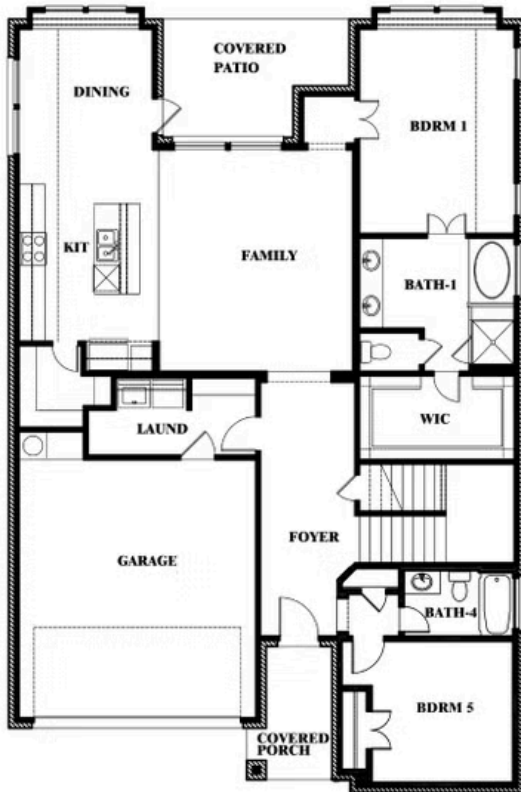

Violet IV

HOMES FROM
\$518,990

CLASSIC SERIES

TIMBERBROOK 4A, 5, 4B-70S

1006 LONGBOW TRAIL, JUSTIN, TX 76247

2,838
SQUARE FEET

4
BEDROOMS

3.5
BATHROOMS

2
CAR GARAGE

Violet IV

VIOLET IV FLOOR PLAN

TIMBERBROOK 4A, 5, 4B-70S

1006 LONGBOW TRAIL, JUSTIN, TX 76247

Violet IV

This brochure is for general informational purposes and is to be used as a guide only. Changes may be made during the development process and floorplans, dimensions, fixtures, fittings, finishes and specifications are subject to change without notice. Window placement, balcony configuration, wardrobe sizes and living areas may vary slightly within each plan type. EQUAL HOUSING OPPORTUNITY

Violet IV

TIMBERBROOK 4A, 5, 4B-70S
1006 LONGBOW TRAIL, JUSTIN, TX 76247

VIOLET IV FLOOR PLAN WITH OPTIONAL BEDROOM AT STUDY

Violet IV
Opt. Bed 5 & Bath 4 at Study

This brochure is for general informational purposes and is to be used as a guide only. Changes may be made during the development process and floorplans, dimensions, fixtures, fittings, finishes and specifications are subject to change without notice. Window placement, balcony configuration, wardrobe sizes and living areas may vary slightly within each plan type. EQUAL HOUSING OPPORTUNITY