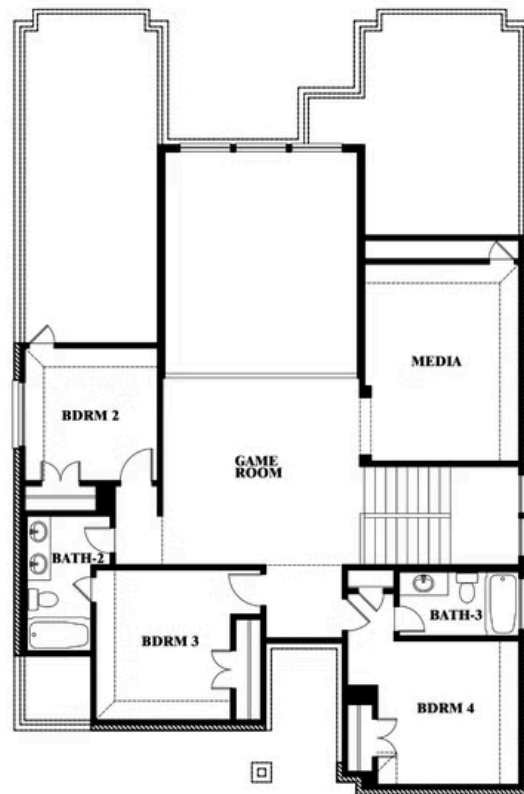

Violet IV

HOMES FROM
\$518,990

CLASSIC SERIES

TIMBERBROOK 4A, 5, 4B-70S

1006 LONGBOW TRAIL, JUSTIN, TX 76247

2,838
SQUARE FEET

4
BEDROOMS

3.5
BATHROOMS

2
CAR GARAGE

Violet IV

VIOLET IV FLOOR PLAN

TIMBERBROOK 4A, 5, 4B-70S

1006 LONGBOW TRAIL, JUSTIN, TX 76247

Violet IV

This brochure is for general informational purposes and is to be used as a guide only. Changes may be made during the development process and floorplans, dimensions, fixtures, fittings, finishes and specifications are subject to change without notice. Window placement, balcony configuration, wardrobe sizes and living areas may vary slightly within each plan type. EQUAL HOUSING OPPORTUNITY

Violet IV

TIMBERBROOK 4A, 5, 4B-70S
1006 LONGBOW TRAIL, JUSTIN, TX 76247

VIOLET IV FLOOR PLAN WITH OPTIONAL BEDROOM AT STUDY

Violet IV
Opt. Bed 5 & Bath 4 at Study

This brochure is for general informational purposes and is to be used as a guide only. Changes may be made during the development process and floorplans, dimensions, fixtures, fittings, finishes and specifications are subject to change without notice. Window placement, balcony configuration, wardrobe sizes and living areas may vary slightly within each plan type. EQUAL HOUSING OPPORTUNITY