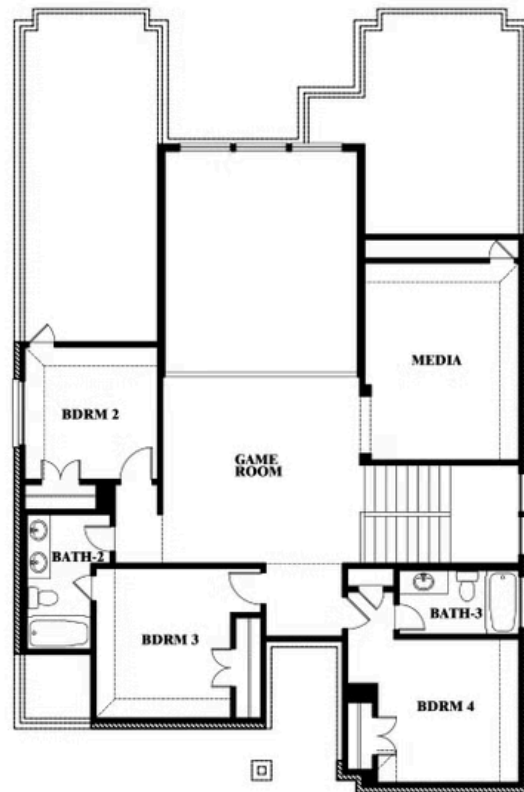

Violet IV

HOMES FROM
\$518,990

CLASSIC SERIES

TIMBERBROOK 4A, 5, 4B-70S

1006 LONGBOW TRAIL, JUSTIN, TX 76247

2,838
SQUARE FEET

4
BEDROOMS

3.5
BATHROOMS

2
CAR GARAGE

Violet IV

VIOLET IV FLOOR PLAN

TIMBERBROOK 4A, 5, 4B-70S

1006 LONGBOW TRAIL, JUSTIN, TX 76247

Violet IV

This brochure is for general informational purposes and is to be used as a guide only. Changes may be made during the development process and floorplans, dimensions, fixtures, fittings, finishes and specifications are subject to change without notice. Window placement, balcony configuration, wardrobe sizes and living areas may vary slightly within each plan type. EQUAL HOUSING OPPORTUNITY

Violet IV

TIMBERBROOK 4A, 5, 4B-70S
1006 LONGBOW TRAIL, JUSTIN, TX 76247

VIOLET IV FLOOR PLAN WITH OPTIONAL BEDROOM AT STUDY

Violet IV
Opt. Bed 5 & Bath 4 at Study

This brochure is for general informational purposes and is to be used as a guide only. Changes may be made during the development process and floorplans, dimensions, fixtures, fittings, finishes and specifications are subject to change without notice. Window placement, balcony configuration, wardrobe sizes and living areas may vary slightly within each plan type. EQUAL HOUSING OPPORTUNITY