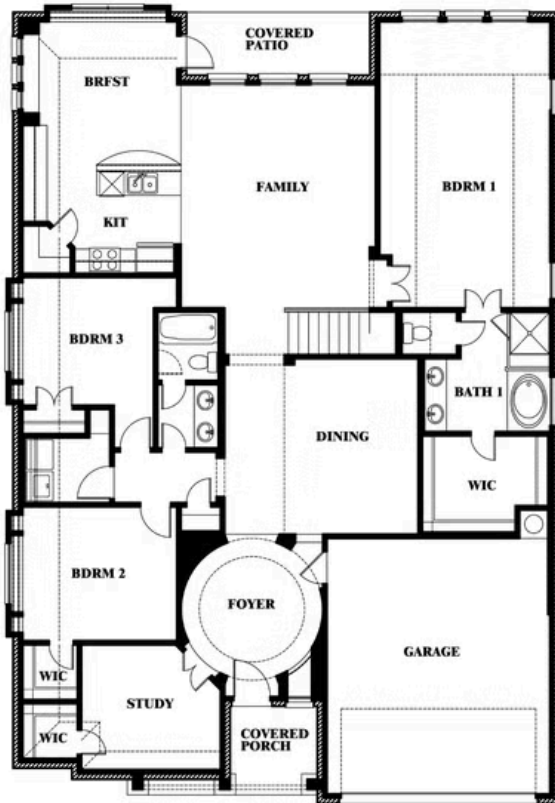

Carolina IV

HOMES FROM
\$557,990

CLASSIC SERIES

TIMBERBROOK 4B

1006 LONGBOW TRAIL, JUSTIN, TX 76247

3,280
SQUARE FEET

4
BEDROOMS

3.0
BATHROOMS

2
CAR GARAGE

ELEVATION D

ELEVATION A

ELEVATION AS

ELEVATION C

ELEVATION E

ELEVATION F

Carolina IV

TIMBERBROOK 4B

1006 LONGBOW TRAIL, JUSTIN, TX 76247

Carolina IV

This brochure is for general informational purposes and is to be used as a guide only. Changes may be made during the development process and floorplans, dimensions, fixtures, fittings, finishes and specifications are subject to change without notice. Window placement, balcony configuration, wardrobe sizes and living areas may vary slightly within each plan type. EQUAL HOUSING OPPORTUNITY