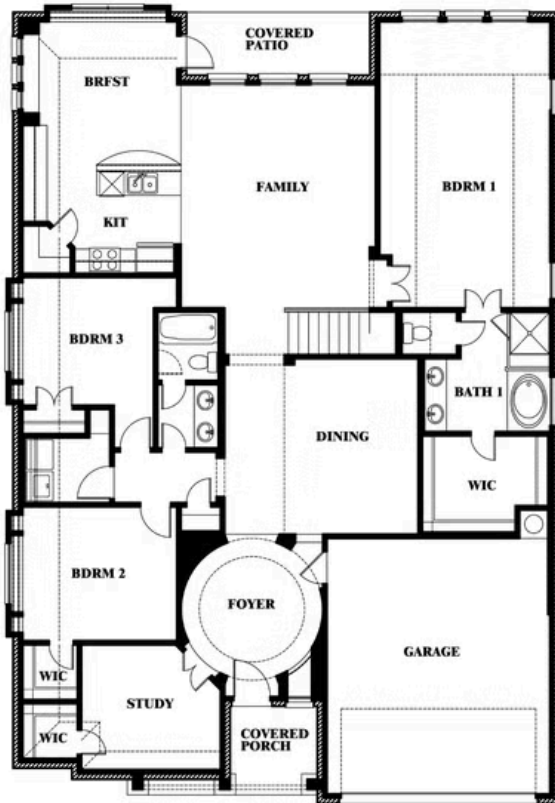

Carolina IV

HOMES FROM
\$557,990

CLASSIC SERIES

TIMBERBROOK 4B

1006 LONGBOW TRAIL, JUSTIN, TX 76247

3,280
SQUARE FEET

4
BEDROOMS

3.0
BATHROOMS

2
CAR GARAGE

ELEVATION D

ELEVATION A

ELEVATION A

ELEVATION AS

ELEVATION AS

ELEVATION C

ELEVATION C

ELEVATION E

ELEVATION E

ELEVATION F

ELEVATION F

Carolina IV

TIMBERBROOK 4B

1006 LONGBOW TRAIL, JUSTIN, TX 76247

Carolina IV

This brochure is for general informational purposes and is to be used as a guide only. Changes may be made during the development process and floorplans, dimensions, fixtures, fittings, finishes and specifications are subject to change without notice. Window placement, balcony configuration, wardrobe sizes and living areas may vary slightly within each plan type. EQUAL HOUSING OPPORTUNITY