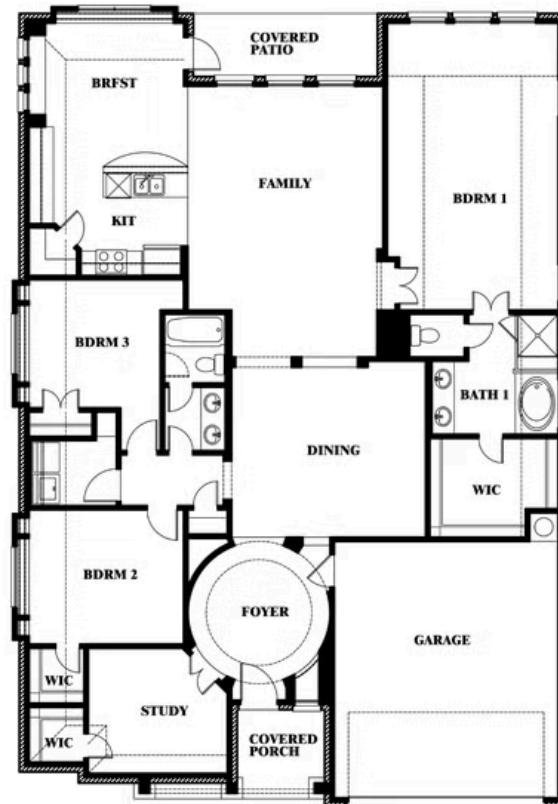

Carolina

HOMES FROM
\$488,990

CLASSIC SERIES

TIMBERBROOK 4B

1006 LONGBOW TRAIL, JUSTIN, TX 76247

2,313
SQUARE FEET

3
BEDROOMS

2.0
BATHROOMS

2
CAR GARAGE

ELEVATION C

ELEVATION A

ELEVATION AS

ELEVATION D

ELEVATION E

ELEVATION F

Carolina

TIMBERBROOK 4B

1006 LONGBOW TRAIL, JUSTIN, TX 76247

Carolina

This brochure is for general informational purposes and is to be used as a guide only. Changes may be made during the development process and floorplans, dimensions, fixtures, fittings, finishes and specifications are subject to change without notice. Window placement, balcony configuration, wardrobe sizes and living areas may vary slightly within each plan type. EQUAL HOUSING OPPORTUNITY