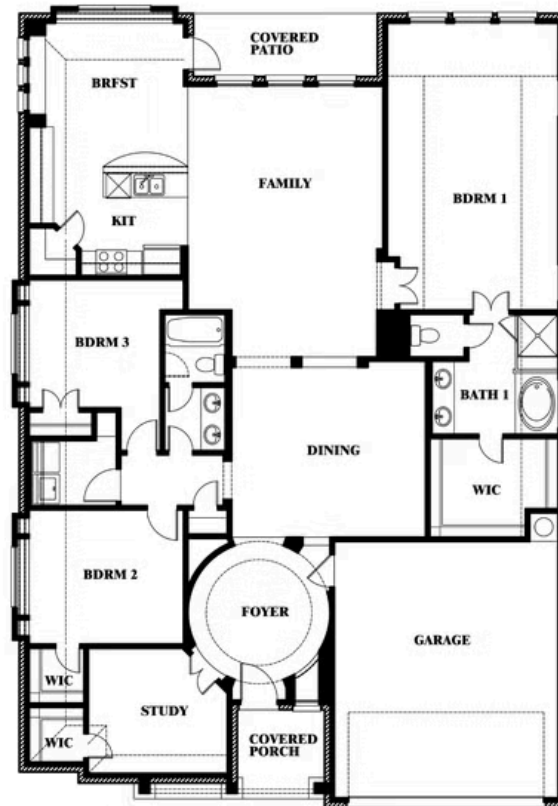

Carolina

HOMES FROM
\$488,990

CLASSIC SERIES

TIMBERBROOK 4B

1006 LONGBOW TRAIL, JUSTIN, TX 76247

2,313
SQUARE FEET

3
BEDROOMS

2.0
BATHROOMS

2
CAR GARAGE

ELEVATION C

ELEVATION A

ELEVATION AS

ELEVATION D

ELEVATION E

ELEVATION F

Carolina

TIMBERBROOK 4B

1006 LONGBOW TRAIL, JUSTIN, TX 76247

Carolina

This brochure is for general informational purposes and is to be used as a guide only. Changes may be made during the development process and floorplans, dimensions, fixtures, fittings, finishes and specifications are subject to change without notice. Window placement, balcony configuration, wardrobe sizes and living areas may vary slightly within each plan type. EQUAL HOUSING OPPORTUNITY