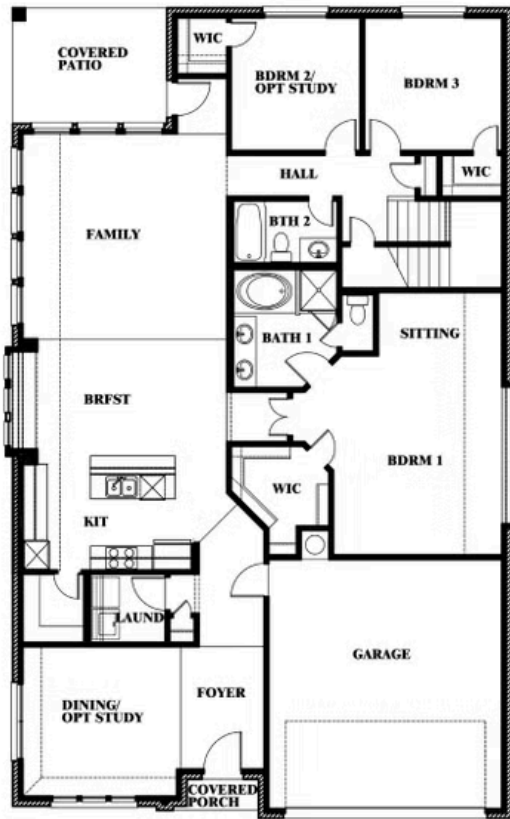

TIMBERBROOK 4B

1006 LONGBOW TRAIL, JUSTIN, TX 76247

Cypress II

This brochure is for general informational purposes and is to be used as a guide only. Changes may be made during the development process and floorplans, dimensions, fixtures, fittings, finishes and specifications are subject to change without notice. Window placement, balcony configuration, wardrobe sizes and living areas may vary slightly within each plan type. EQUAL HOUSING OPPORTUNITY

Cypress II

TIMBERBROOK 4B

1006 LONGBOW TRAIL, JUSTIN, TX 76247

CYPRESS II FLOOR PLAN WITH OPTIONAL DELUXE KITCHEN

Cypress II Opt. Deluxe Kitchen

This brochure is for general informational purposes and is to be used as a guide only. Changes may be made during the development process and floorplans, dimensions, fixtures, fittings, finishes and specifications are subject to change without notice. Window placement, balcony configuration, wardrobe sizes and living areas may vary slightly within each plan type. EQUAL HOUSING OPPORTUNITY