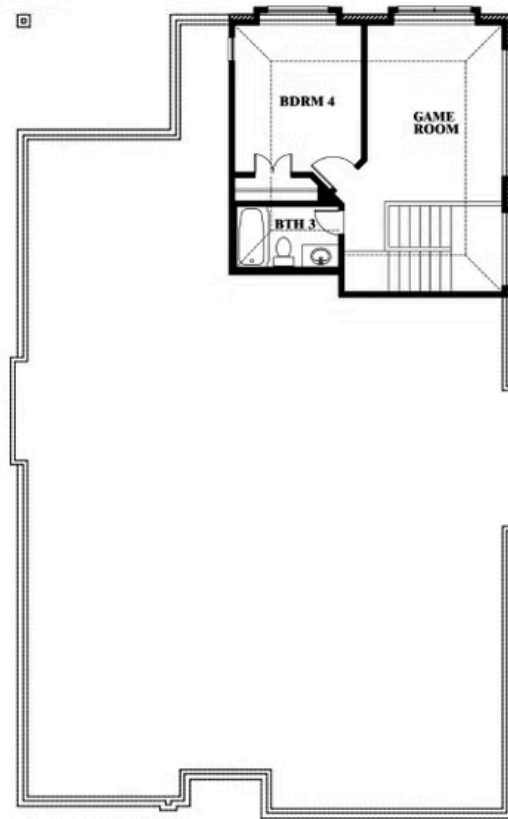

TIMBERBROOK 4B

1006 LONGBOW TRAIL, JUSTIN, TX 76247

Cypress II

This brochure is for general informational purposes and is to be used as a guide only. Changes may be made during the development process and floorplans, dimensions, fixtures, fittings, finishes and specifications are subject to change without notice. Window placement, balcony configuration, wardrobe sizes and living areas may vary slightly within each plan type. EQUAL HOUSING OPPORTUNITY

Cypress II

TIMBERBROOK 4B

1006 LONGBOW TRAIL, JUSTIN, TX 76247

CYPRESS II FLOOR PLAN WITH OPTIONAL DELUXE KITCHEN

Cypress II Opt. Deluxe Kitchen

This brochure is for general informational purposes and is to be used as a guide only. Changes may be made during the development process and floorplans, dimensions, fixtures, fittings, finishes and specifications are subject to change without notice. Window placement, balcony configuration, wardrobe sizes and living areas may vary slightly within each plan type. EQUAL HOUSING OPPORTUNITY