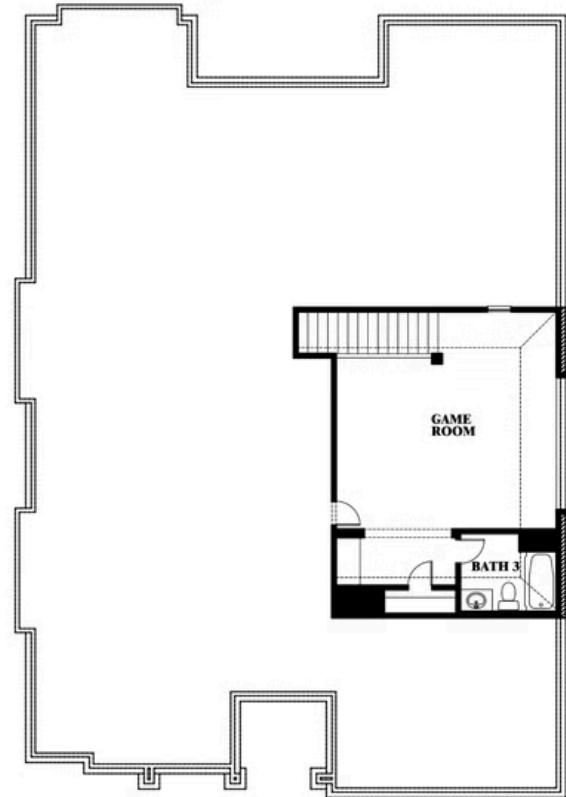

Carolina II

HOMES FROM
\$462,990

CLASSIC SERIES

WILDFLOWER RANCH 50-55

16333 BOSTON IVY DRIVE, JUSTIN, TX 76247

2,771
SQUARE FEET

3
BEDROOMS

3.0
BATHROOMS

Carolina II

WILDFLOWER RANCH 50-55

16333 BOSTON IVY DRIVE, JUSTIN, TX 76247

Carolina II

This brochure is for general informational purposes and is to be used as a guide only. Changes may be made during the development process and floorplans, dimensions, fixtures, fittings, finishes and specifications are subject to change without notice. Window placement, balcony configuration, wardrobe sizes and living areas may vary slightly within each plan type. EQUAL HOUSING OPPORTUNITY

Carolina II

WILDFLOWER RANCH 50-55

16333 BOSTON IVY DRIVE, JUSTIN, TX 76247

Carolina II with Media Room

This brochure is for general informational purposes and is to be used as a guide only. Changes may be made during the development process and floorplans, dimensions, fixtures, fittings, finishes and specifications are subject to change without notice. Window placement, balcony configuration, wardrobe sizes and living areas may vary slightly within each plan type. EQUAL HOUSING OPPORTUNITY