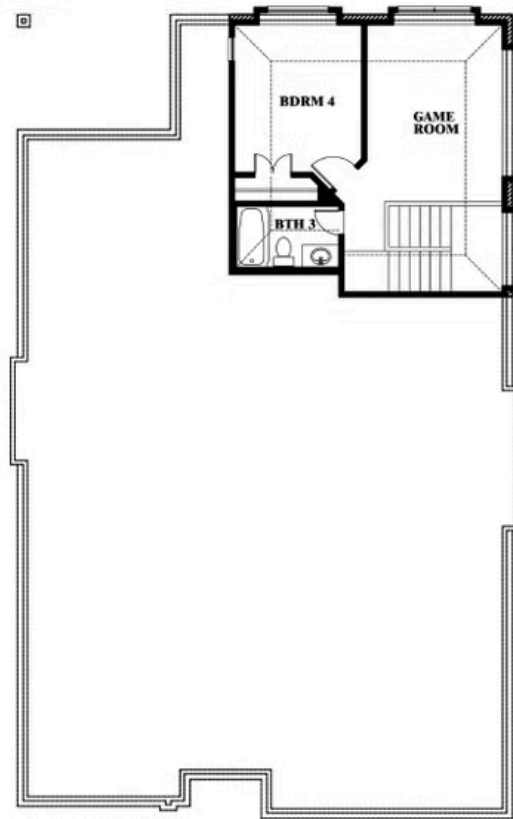

Cypress II

CLASSIC SERIES

HOMES FROM
\$437,990

WILDFLOWER RANCH 50-55

16333 BOSTON IVY DRIVE, JUSTIN, TX 76247

2,454
SQUARE FEET

4
BEDROOMS

3.0
BATHROOMS

ELEVATION E

ELEVATION E

Cypress II

CYPRESS II FLOOR PLAN

WILDFLOWER RANCH 50-55

16333 BOSTON IVY DRIVE, JUSTIN, TX 76247

Cypress II

This brochure is for general informational purposes and is to be used as a guide only. Changes may be made during the development process and floorplans, dimensions, fixtures, fittings, finishes and specifications are subject to change without notice. Window placement, balcony configuration, wardrobe sizes and living areas may vary slightly within each plan type. EQUAL HOUSING OPPORTUNITY

Cypress II

WILDFLOWER RANCH 50-55

16333 BOSTON IVY DRIVE, JUSTIN, TX 76247

CYPRESS II FLOOR PLAN WITH OPTIONAL DELUXE KITCHEN

Cypress II Opt. Deluxe Kitchen

This brochure is for general informational purposes and is to be used as a guide only. Changes may be made during the development process and floorplans, dimensions, fixtures, fittings, finishes and specifications are subject to change without notice. Window placement, balcony configuration, wardrobe sizes and living areas may vary slightly within each plan type. EQUAL HOUSING OPPORTUNITY