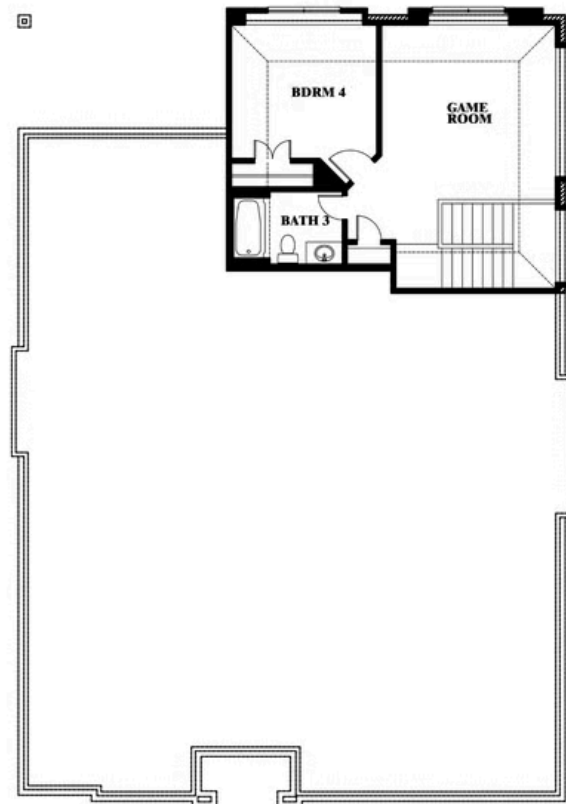

Hawthorne II

HOMES FROM
\$463,990

CLASSIC SERIES

WILDFLOWER RANCH 50-55

16333 BOSTON IVY DRIVE, JUSTIN, TX 76247

2,752
SQUARE FEET

4
BEDROOMS

3.0
BATHROOMS

2
CAR GARAGE

ELEVATION A

ELEVATION B

ELEVATION B

ELEVATION C

ELEVATION C

Hawthorne II

WILDFLOWER RANCH 50-55

16333 BOSTON IVY DRIVE, JUSTIN, TX 76247

Hawthorne II

This brochure is for general informational purposes and is to be used as a guide only. Changes may be made during the development process and floorplans, dimensions, fixtures, fittings, finishes and specifications are subject to change without notice. Window placement, balcony configuration, wardrobe sizes and living areas may vary slightly within each plan type. EQUAL HOUSING OPPORTUNITY

Hawthorne II

WILDFLOWER RANCH 50-55

16333 BOSTON IVY DRIVE, JUSTIN, TX 76247

Hawthorne II Opt. Deluxe Kitchen

This brochure is for general informational purposes and is to be used as a guide only. Changes may be made during the development process and floorplans, dimensions, fixtures, fittings, finishes and specifications are subject to change without notice. Window placement, balcony configuration, wardrobe sizes and living areas may vary slightly within each plan type. EQUAL HOUSING OPPORTUNITY