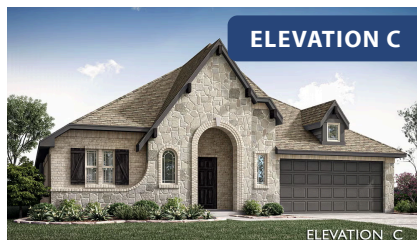

Hawthorne

CLASSIC SERIES

WILDFLOWER RANCH 50-55

16333 BOSTON IVY DRIVE, JUSTIN, TX 76247

HOMES FROM
\$428,990

2,235
SQUARE FEET

4
BEDROOMS

2.0
BATHROOMS

2
CAR GARAGE

Hawthorne

WILDFLOWER RANCH 50-55

16333 BOSTON IVY DRIVE, JUSTIN, TX 76247

Hawthorne

This brochure is for general informational purposes and is to be used as a guide only. Changes may be made during the development process and floorplans, dimensions, fixtures, fittings, finishes and specifications are subject to change without notice. Window placement, balcony configuration, wardrobe sizes and living areas may vary slightly within each plan type. EQUAL HOUSING OPPORTUNITY