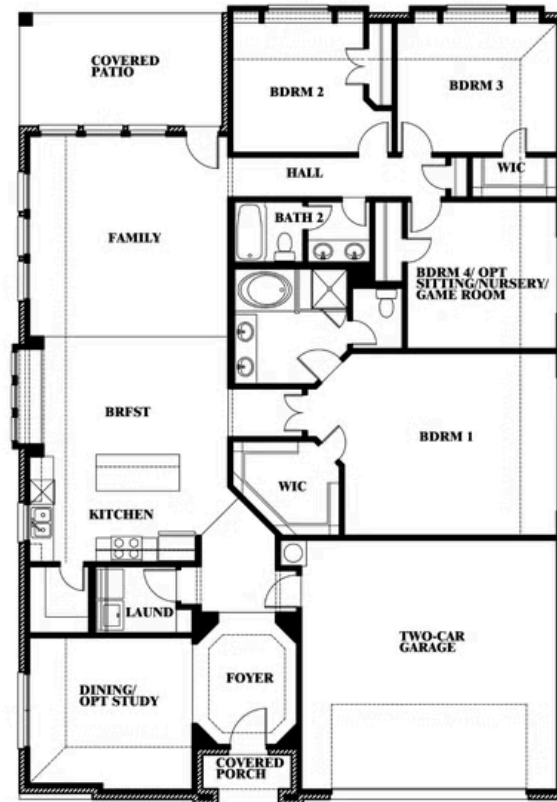

Hawthorne

CLASSIC SERIES

WILDFLOWER RANCH 50-55

16333 BOSTON IVY DRIVE, JUSTIN, TX 76247

HOMES FROM
\$428,990

2,235
SQUARE FEET

4
BEDROOMS

2.0
BATHROOMS

2
CAR GARAGE

Hawthorne

WILDFLOWER RANCH 50-55

16333 BOSTON IVY DRIVE, JUSTIN, TX 76247

Hawthorne

This brochure is for general informational purposes and is to be used as a guide only. Changes may be made during the development process and floorplans, dimensions, fixtures, fittings, finishes and specifications are subject to change without notice. Window placement, balcony configuration, wardrobe sizes and living areas may vary slightly within each plan type. EQUAL HOUSING OPPORTUNITY

Hawthorne

WILDFLOWER RANCH 50-55

16333 BOSTON IVY DRIVE, JUSTIN, TX 76247

Hawthorne Opt. Deluxe Kitchen

This brochure is for general informational purposes and is to be used as a guide only. Changes may be made during the development process and floorplans, dimensions, fixtures, fittings, finishes and specifications are subject to change without notice. Window placement, balcony configuration, wardrobe sizes and living areas may vary slightly within each plan type. EQUAL HOUSING OPPORTUNITY