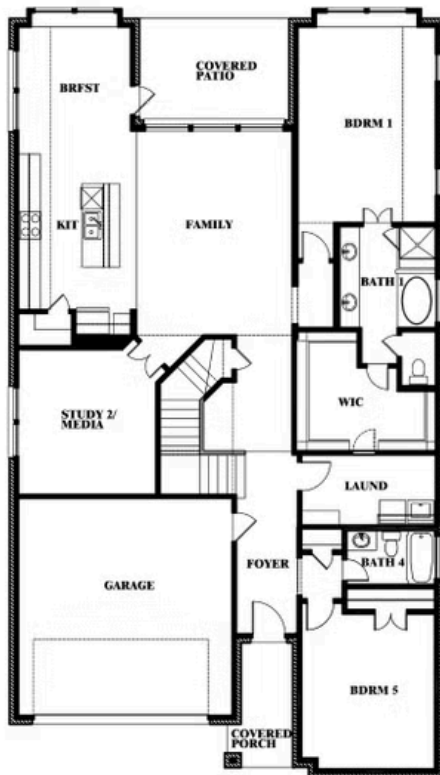

Rose

CLASSIC SERIES

HOMES FROM
\$500,990

WILDFLOWER RANCH 50-55

16333 BOSTON IVY DRIVE, JUSTIN, TX 76247

3,359
SQUARE FEET

4
BEDROOMS

3.5
BATHROOMS

ELEVATION D

ELEVATION D

Rose

ROSE FLOOR PLAN

WILDFLOWER RANCH 50-55

16333 BOSTON IVY DRIVE, JUSTIN, TX 76247

Rose

This brochure is for general informational purposes and is to be used as a guide only. Changes may be made during the development process and floorplans, dimensions, fixtures, fittings, finishes and specifications are subject to change without notice. Window placement, balcony configuration, wardrobe sizes and living areas may vary slightly within each plan type. EQUAL HOUSING OPPORTUNITY

Rose

WILDFLOWER RANCH 50-55

16333 BOSTON IVY DRIVE, JUSTIN, TX 76247

ROSE FLOOR PLAN WITH OPTIONAL BED & BATH AT STUDY

Rose Opt. Bed & Bath at Study

This brochure is for general informational purposes and is to be used as a guide only. Changes may be made during the development process and floorplans, dimensions, fixtures, fittings, finishes and specifications are subject to change without notice. Window placement, balcony configuration, wardrobe sizes and living areas may vary slightly within each plan type. EQUAL HOUSING OPPORTUNITY