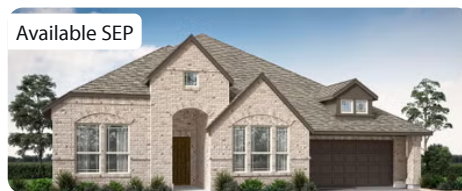

Wildflower Ranch 60-65

MODEL HOME: 16333 BOSTON IVY DRIVE - JUSTIN, TX 76247

AVAILABLE HOMES

829 Blue Fescue Road

FORT WORTH, TX 76247

ROSE II FLOOR PLAN

3,558 **5** **4** **2** **2**
SQUARE FEET BEDS BATHS GARAGE STORIES

WAS ~~\$598,834~~ NOW **\$574,445**

16409 Boston Ivy Drive

FORT WORTH, TX 76247

SEABERRY II FLOOR PLAN

3,479 **4** **4** **2** **2**
SQUARE FEET BEDS BATHS GARAGE STORIES

WAS ~~\$655,716~~ NOW **\$608,716**

16413 Boston Ivy Drive

FORT WORTH, TX 76247

PRIMROSE FE V FLOOR PLAN

3,705 **4** **3.5** **3** **2**
SQUARE FEET BEDS BATHS GARAGE STORIES

WAS ~~\$728,144~~ NOW **\$674,990**

821 Blue Fescue Road

FORT WORTH, TX 76247

JASMINE FLOOR PLAN

2,103 **4** **3** **2** **1**
SQUARE FEET BEDS BATHS GARAGE STORY

WAS ~~\$509,755~~ NOW **\$469,755**

16420 Pipestem Drive

FORT WORTH, TX 76247

CARAWAY FLOOR PLAN

2,521 **4** **3** **2** **1**
SQUARE FEET BEDS BATHS GARAGE STORY