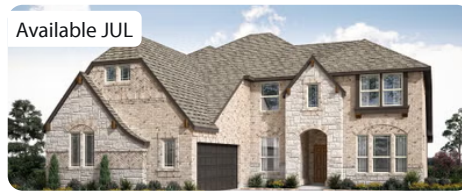

Wildflower Ranch 60-65

MODEL HOME: 16333 BOSTON IVY DRIVE - JUSTIN, TX 76247

AVAILABLE HOMES

829 Blue Fescue Road

FORT WORTH, TX 76247

ROSE II FLOOR PLAN

3,558 **5** **4** **2** **2**
SQUARE FEET BEDS BATHS GARAGE STORIES

WAS ~~\$598,834~~ NOW **\$574,445**

16409 Boston Ivy Drive

FORT WORTH, TX 76247

SEABERRY II FLOOR PLAN

3,479 **4** **4** **2** **2**
SQUARE FEET BEDS BATHS GARAGE STORIES

WAS ~~\$655,716~~ NOW **\$608,716**

16413 Boston Ivy Drive

FORT WORTH, TX 76247

PRIMROSE FE V FLOOR PLAN

3,705 **4** **3.5** **3** **2**
SQUARE FEET BEDS BATHS GARAGE STORIES

WAS ~~\$728,144~~ NOW **\$674,990**

821 Blue Fescue Road

FORT WORTH, TX 76247