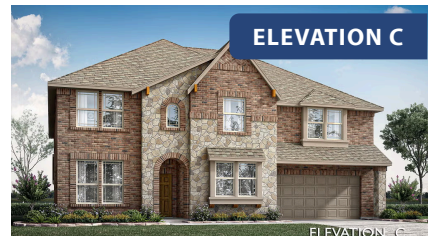

Bellflower IV

HOMES FROM
\$609,990

CLASSIC SERIES

WILDFLOWER RANCH 60-65

16333 BOSTON IVY DRIVE, JUSTIN, TX 76247

4,226
SQUARE FEET

5
BEDROOMS

4.5
BATHROOMS

2
CAR GARAGE

Bellflower IV

WILDFLOWER RANCH 60-65

16333 BOSTON IVY DRIVE, JUSTIN, TX 76247

Bellflower IV

This brochure is for general informational purposes and is to be used as a guide only. Changes may be made during the development process and floorplans, dimensions, fixtures, fittings, finishes and specifications are subject to change without notice. Window placement, balcony configuration, wardrobe sizes and living areas may vary slightly within each plan type. EQUAL HOUSING OPPORTUNITY

Bellflower IV

WILDFLOWER RANCH 60-65

16333 BOSTON IVY DRIVE, JUSTIN, TX 76247

Bellflower IV Opt. Bed 5 at Media

This brochure is for general informational purposes and is to be used as a guide only. Changes may be made during the development process and floorplans, dimensions, fixtures, fittings, finishes and specifications are subject to change without notice. Window placement, balcony configuration, wardrobe sizes and living areas may vary slightly within each plan type. EQUAL HOUSING OPPORTUNITY