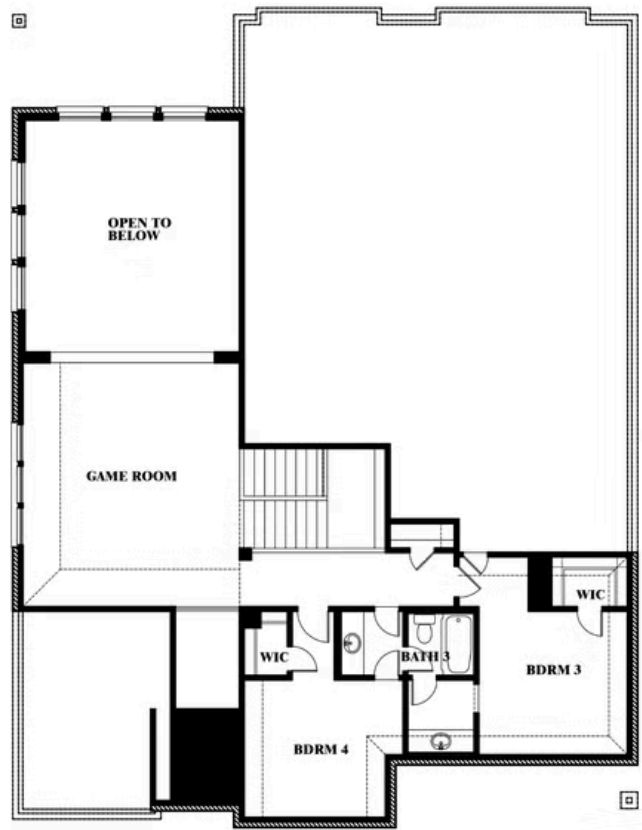

Bellflower

HOMES FROM
\$537,990

CLASSIC SERIES

WILDFLOWER RANCH 60-65

16333 BOSTON IVY DRIVE, JUSTIN, TX 76247

3,527
SQUARE FEET

4
BEDROOMS

3.5
BATHROOMS

Bellflower

WILDFLOWER RANCH 60-65
16333 BOSTON IVY DRIVE, JUSTIN, TX 76247

BELFLOWER FLOOR PLAN

Bellflower

This brochure is for general informational purposes and is to be used as a guide only. Changes may be made during the development process and floorplans, dimensions, fixtures, fittings, finishes and specifications are subject to change without notice. Window placement, balcony configuration, wardrobe sizes and living areas may vary slightly within each plan type. EQUAL HOUSING OPPORTUNITY