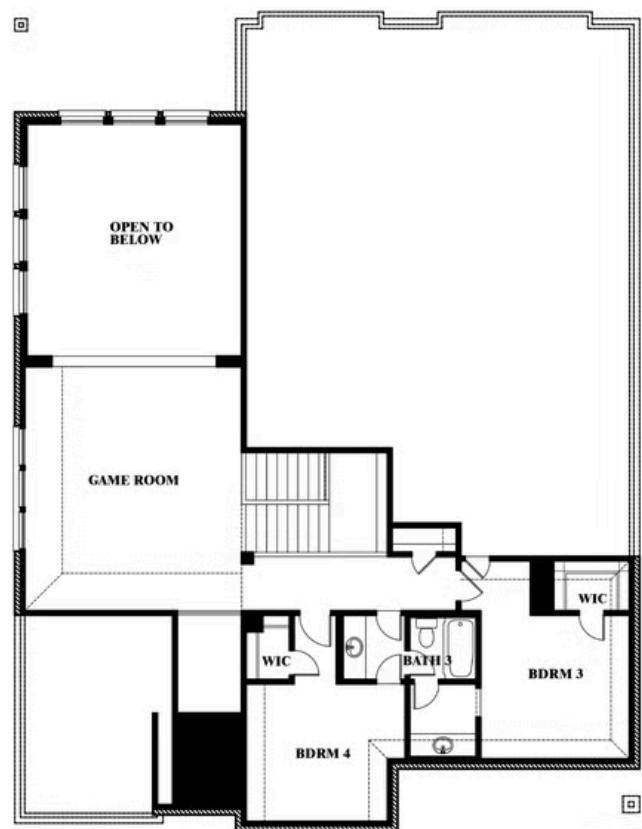

## WILDFLOWER RANCH 60-65

16333 BOSTON IVY DRIVE, JUSTIN, TX 76247

**3,527**  
SQUARE FEET

**4**  
BEDROOMS

**3.5**  
BATHROOMS

**2**  
CAR GARAGE

Document generated May 23, 2026. Prices, plans, square footage, features, amenities and materials are subject to change at any time without notice and vary among communities. Listed prices are for informational purposes only, are not binding, and do not create any contractual obligation(s). The price of any home is dependent on numerous factors, all of which are unique to a specific home, and is not guaranteed until specified in a binding contract. Pricing of elevations and additional optional beds/baths varies per plan. Some plans require a premium homesite. Renderings of homes are artist concepts and may not reflect exact colors and materials. Verify current tax rates & jurisdictions with the appropriate taxing authority.

# Bellflower

**WILDFLOWER RANCH 60-65**

16333 BOSTON IVY DRIVE, JUSTIN, TX 76247

**BELFLOWER FLOOR PLAN**

## Bellflower

This brochure is for general informational purposes and is to be used as a guide only. Changes may be made during the development process and floorplans, dimensions, fixtures, fittings, finishes and specifications are subject to change without notice. Window placement, balcony configuration, wardrobe sizes and living areas may vary slightly within each plan type. EQUAL HOUSING OPPORTUNITY