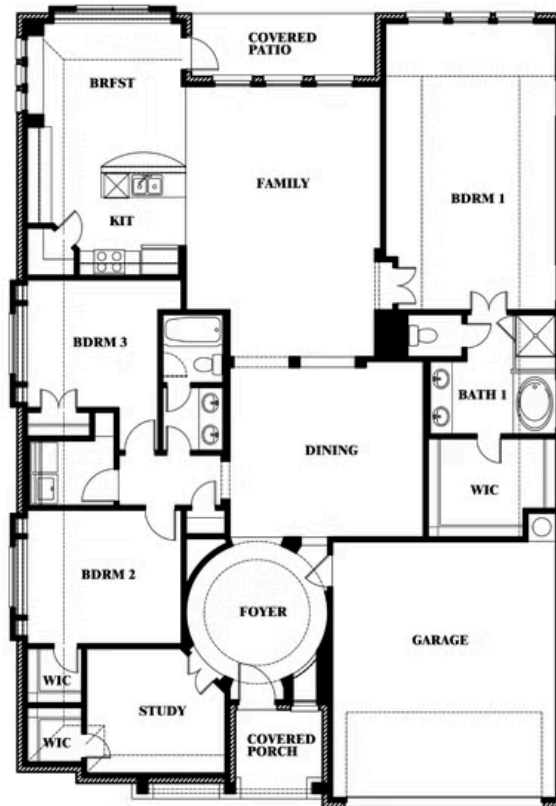

Carolina

HOMES FROM
\$449,990

CLASSIC SERIES

WILDFLOWER RANCH 60-65

16333 BOSTON IVY DRIVE, JUSTIN, TX 76247

2,313
SQUARE FEET

3
BEDROOMS

2.0
BATHROOMS

2
CAR GARAGE

ELEVATION C

ELEVATION A

ELEVATION A

ELEVATION AS

ELEVATION AS

ELEVATION D

ELEVATION D

Carolina

WILDFLOWER RANCH 60-65

16333 BOSTON IVY DRIVE, JUSTIN, TX 76247

Carolina

This brochure is for general informational purposes and is to be used as a guide only. Changes may be made during the development process and floorplans, dimensions, fixtures, fittings, finishes and specifications are subject to change without notice. Window placement, balcony configuration, wardrobe sizes and living areas may vary slightly within each plan type. EQUAL HOUSING OPPORTUNITY