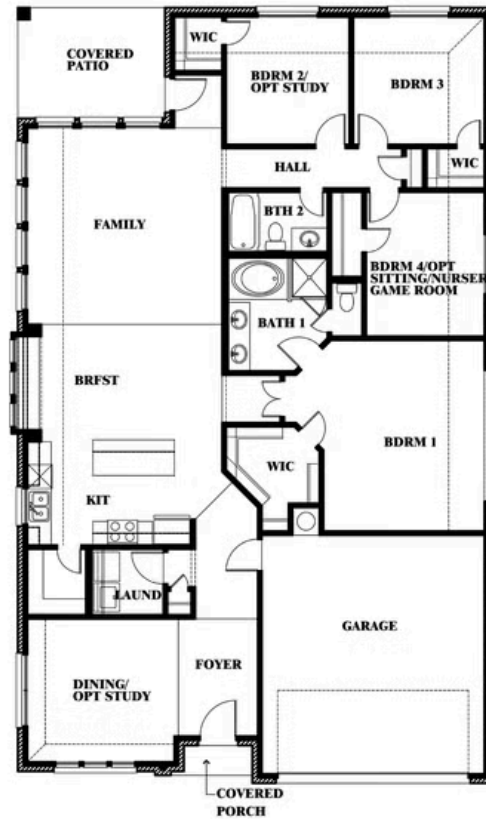

Cypress

CLASSIC SERIES

HOMES FROM
\$427,990

WILDFLOWER RANCH 60-65

16333 BOSTON IVY DRIVE, JUSTIN, TX 76247

2,038
SQUARE FEET

4
BEDROOMS

2.0
BATHROOMS

ELEVATION CS

ELEVATION CS

ELEVATION D

ELEVATION D

ELEVATION F

ELEVATION F

ELEVATION FS

ELEVATION FS

Cypress

WILDFLOWER RANCH 60-65

16333 BOSTON IVY DRIVE, JUSTIN, TX 76247

Cypress

This brochure is for general informational purposes and is to be used as a guide only. Changes may be made during the development process and floorplans, dimensions, fixtures, fittings, finishes and specifications are subject to change without notice. Window placement, balcony configuration, wardrobe sizes and living areas may vary slightly within each plan type. EQUAL HOUSING OPPORTUNITY