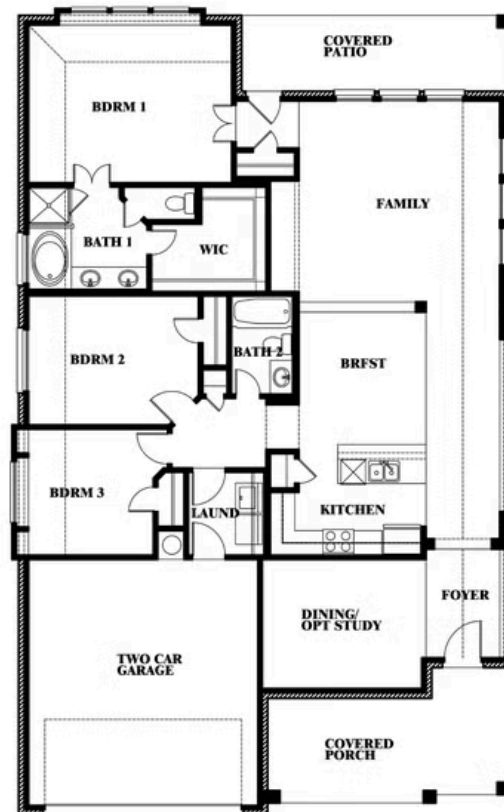

Dogwood

WILDFLOWER RANCH 60-65

16333 BOSTON IVY DRIVE, JUSTIN, TX 76247

Dogwood

This brochure is for general informational purposes and is to be used as a guide only. Changes may be made during the development process and floorplans, dimensions, fixtures, fittings, finishes and specifications are subject to change without notice. Window placement, balcony configuration, wardrobe sizes and living areas may vary slightly within each plan type. EQUAL HOUSING OPPORTUNITY