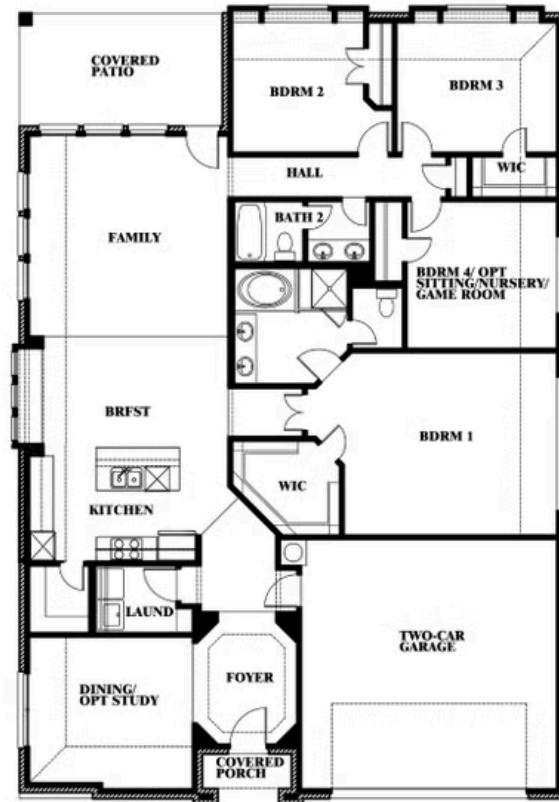

Hawthorne

WILDFLOWER RANCH 60-65

16333 BOSTON IVY DRIVE, JUSTIN, TX 76247

Hawthorne Opt. Deluxe Kitchen

This brochure is for general informational purposes and is to be used as a guide only. Changes may be made during the development process and floorplans, dimensions, fixtures, fittings, finishes and specifications are subject to change without notice. Window placement, balcony configuration, wardrobe sizes and living areas may vary slightly within each plan type. EQUAL HOUSING OPPORTUNITY