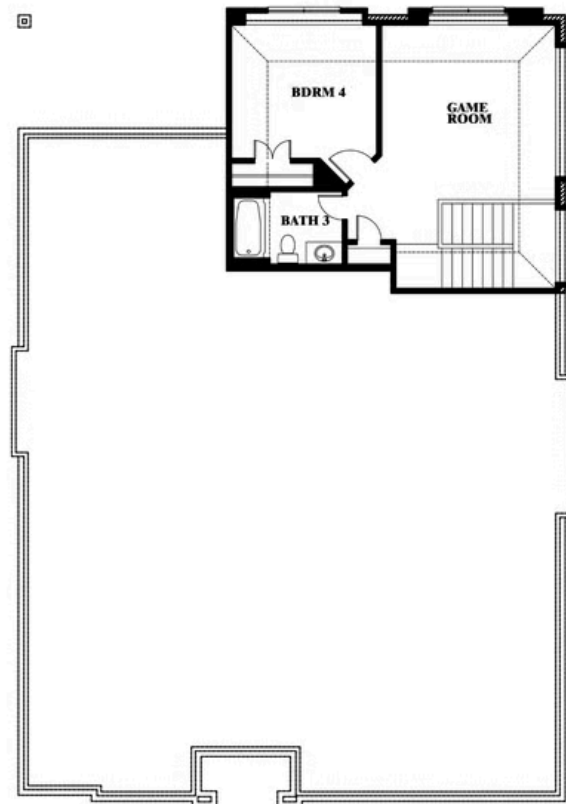

Hawthorne II

HOMES FROM
\$485,990

CLASSIC SERIES

WILDFLOWER RANCH 60-65

16333 BOSTON IVY DRIVE, JUSTIN, TX 76247

2,752
SQUARE FEET

4
BEDROOMS

3.0
BATHROOMS

2
CAR GARAGE

ELEVATION A

ELEVATION B

ELEVATION B

ELEVATION C

ELEVATION C

Hawthorne II

WILDFLOWER RANCH 60-65

16333 BOSTON IVY DRIVE, JUSTIN, TX 76247

Hawthorne II

This brochure is for general informational purposes and is to be used as a guide only. Changes may be made during the development process and floorplans, dimensions, fixtures, fittings, finishes and specifications are subject to change without notice. Window placement, balcony configuration, wardrobe sizes and living areas may vary slightly within each plan type. EQUAL HOUSING OPPORTUNITY

Hawthorne II

WILDFLOWER RANCH 60-65

16333 BOSTON IVY DRIVE, JUSTIN, TX 76247

Hawthorne II Opt. Deluxe Kitchen

This brochure is for general informational purposes and is to be used as a guide only. Changes may be made during the development process and floorplans, dimensions, fixtures, fittings, finishes and specifications are subject to change without notice. Window placement, balcony configuration, wardrobe sizes and living areas may vary slightly within each plan type. EQUAL HOUSING OPPORTUNITY