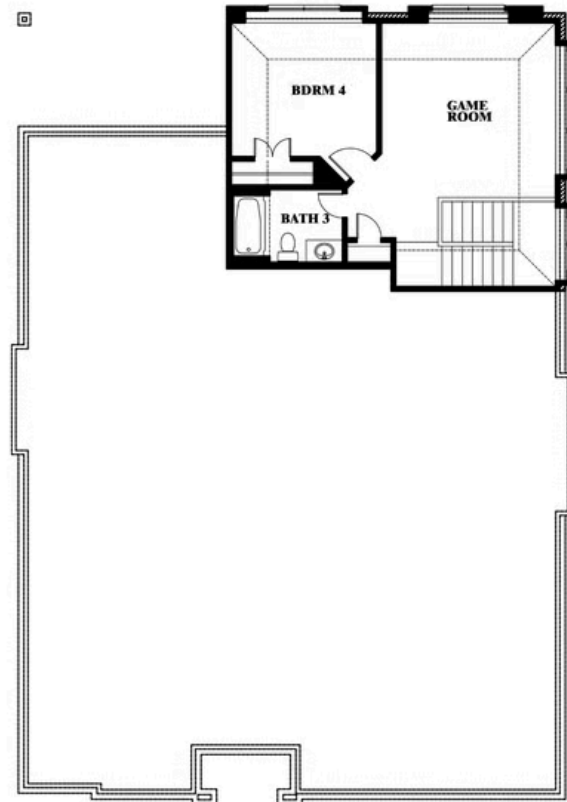

Hawthorne II

HOMES FROM
\$485,990

CLASSIC SERIES

WILDFLOWER RANCH 60-65

16333 BOSTON IVY DRIVE, JUSTIN, TX 76247

2,752
SQUARE FEET

4
BEDROOMS

3.0
BATHROOMS

2
CAR GARAGE

ELEVATION A

ELEVATION B

ELEVATION B

ELEVATION C

ELEVATION C

Hawthorne II

WILDFLOWER RANCH 60-65

16333 BOSTON IVY DRIVE, JUSTIN, TX 76247

Hawthorne II

This brochure is for general informational purposes and is to be used as a guide only. Changes may be made during the development process and floorplans, dimensions, fixtures, fittings, finishes and specifications are subject to change without notice. Window placement, balcony configuration, wardrobe sizes and living areas may vary slightly within each plan type. EQUAL HOUSING OPPORTUNITY

Hawthorne II

WILDFLOWER RANCH 60-65

16333 BOSTON IVY DRIVE, JUSTIN, TX 76247

Hawthorne II Opt. Deluxe Kitchen

This brochure is for general informational purposes and is to be used as a guide only. Changes may be made during the development process and floorplans, dimensions, fixtures, fittings, finishes and specifications are subject to change without notice. Window placement, balcony configuration, wardrobe sizes and living areas may vary slightly within each plan type. EQUAL HOUSING OPPORTUNITY