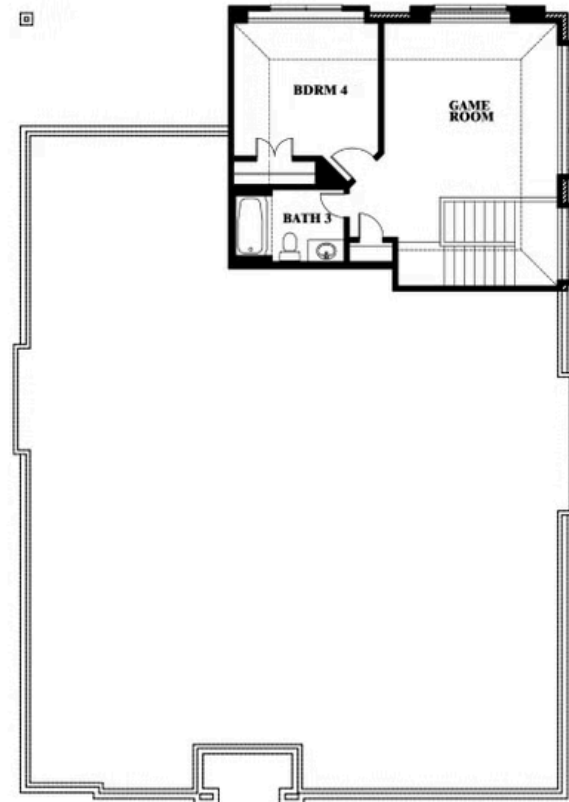

Hawthorne II

HOMES FROM
\$485,990

CLASSIC SERIES

WILDFLOWER RANCH 60-65

16333 BOSTON IVY DRIVE, JUSTIN, TX 76247

2,752
SQUARE FEET

4
BEDROOMS

3.0
BATHROOMS

2
CAR GARAGE

ELEVATION A

ELEVATION B

ELEVATION B

ELEVATION C

ELEVATION C

Hawthorne II

WILDFLOWER RANCH 60-65

16333 BOSTON IVY DRIVE, JUSTIN, TX 76247

Hawthorne II

This brochure is for general informational purposes and is to be used as a guide only. Changes may be made during the development process and floorplans, dimensions, fixtures, fittings, finishes and specifications are subject to change without notice. Window placement, balcony configuration, wardrobe sizes and living areas may vary slightly within each plan type. EQUAL HOUSING OPPORTUNITY

Hawthorne II

WILDFLOWER RANCH 60-65

16333 BOSTON IVY DRIVE, JUSTIN, TX 76247

Hawthorne II Opt. Deluxe Kitchen

This brochure is for general informational purposes and is to be used as a guide only. Changes may be made during the development process and floorplans, dimensions, fixtures, fittings, finishes and specifications are subject to change without notice. Window placement, balcony configuration, wardrobe sizes and living areas may vary slightly within each plan type. EQUAL HOUSING OPPORTUNITY