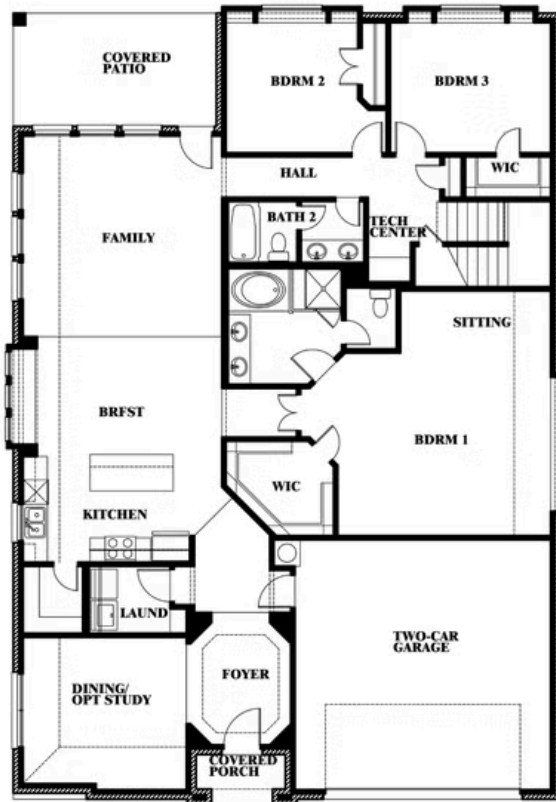

Hawthorne II

HOMES FROM
\$485,990

CLASSIC SERIES

WILDFLOWER RANCH 60-65

16333 BOSTON IVY DRIVE, JUSTIN, TX 76247

2,752
SQUARE FEET

4
BEDROOMS

3.0
BATHROOMS

2
CAR GARAGE

ELEVATION A

ELEVATION B

ELEVATION B

ELEVATION C

ELEVATION C

Hawthorne II

WILDFLOWER RANCH 60-65

16333 BOSTON IVY DRIVE, JUSTIN, TX 76247

Hawthorne II

This brochure is for general informational purposes and is to be used as a guide only. Changes may be made during the development process and floorplans, dimensions, fixtures, fittings, finishes and specifications are subject to change without notice. Window placement, balcony configuration, wardrobe sizes and living areas may vary slightly within each plan type. EQUAL HOUSING OPPORTUNITY

Hawthorne II

WILDFLOWER RANCH 60-65

16333 BOSTON IVY DRIVE, JUSTIN, TX 76247

Hawthorne II Opt. Deluxe Kitchen

This brochure is for general informational purposes and is to be used as a guide only. Changes may be made during the development process and floorplans, dimensions, fixtures, fittings, finishes and specifications are subject to change without notice. Window placement, balcony configuration, wardrobe sizes and living areas may vary slightly within each plan type. EQUAL HOUSING OPPORTUNITY