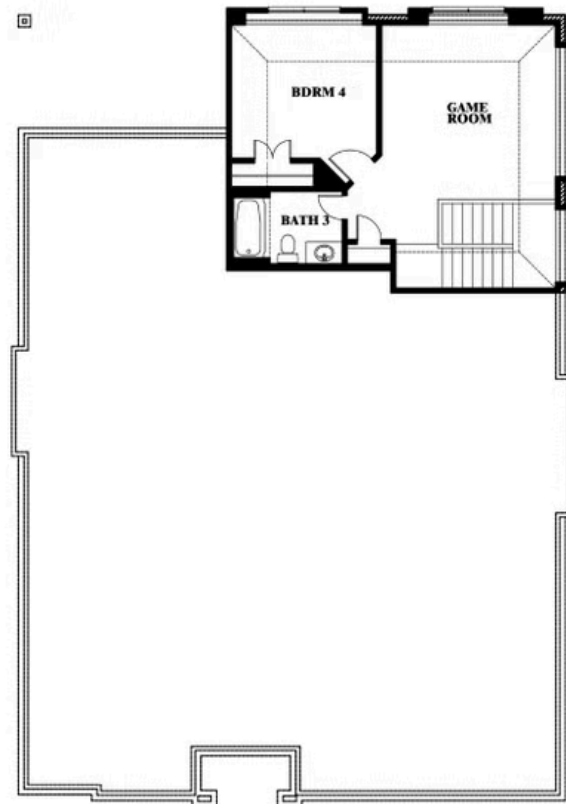

Hawthorne II

HOMES FROM
\$485,990

CLASSIC SERIES

WILDFLOWER RANCH 60-65

16333 BOSTON IVY DRIVE, JUSTIN, TX 76247

2,752
SQUARE FEET

4
BEDROOMS

3.0
BATHROOMS

2
CAR GARAGE

ELEVATION A

ELEVATION B

ELEVATION B

ELEVATION C

ELEVATION C

Hawthorne II

WILDFLOWER RANCH 60-65

16333 BOSTON IVY DRIVE, JUSTIN, TX 76247

Hawthorne II

This brochure is for general informational purposes and is to be used as a guide only. Changes may be made during the development process and floorplans, dimensions, fixtures, fittings, finishes and specifications are subject to change without notice. Window placement, balcony configuration, wardrobe sizes and living areas may vary slightly within each plan type. EQUAL HOUSING OPPORTUNITY

Hawthorne II

WILDFLOWER RANCH 60-65

16333 BOSTON IVY DRIVE, JUSTIN, TX 76247

Hawthorne II Opt. Deluxe Kitchen

This brochure is for general informational purposes and is to be used as a guide only. Changes may be made during the development process and floorplans, dimensions, fixtures, fittings, finishes and specifications are subject to change without notice. Window placement, balcony configuration, wardrobe sizes and living areas may vary slightly within each plan type. EQUAL HOUSING OPPORTUNITY