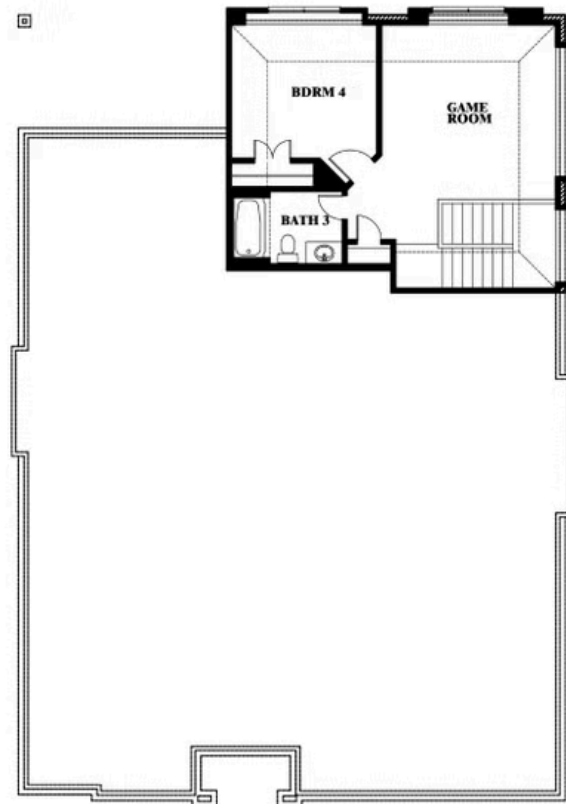

Hawthorne II

WILDFLOWER RANCH 60-65

16333 BOSTON IVY DRIVE, JUSTIN, TX 76247

Hawthorne II Opt. Deluxe Kitchen

This brochure is for general informational purposes and is to be used as a guide only. Changes may be made during the development process and floorplans, dimensions, fixtures, fittings, finishes and specifications are subject to change without notice. Window placement, balcony configuration, wardrobe sizes and living areas may vary slightly within each plan type. EQUAL HOUSING OPPORTUNITY