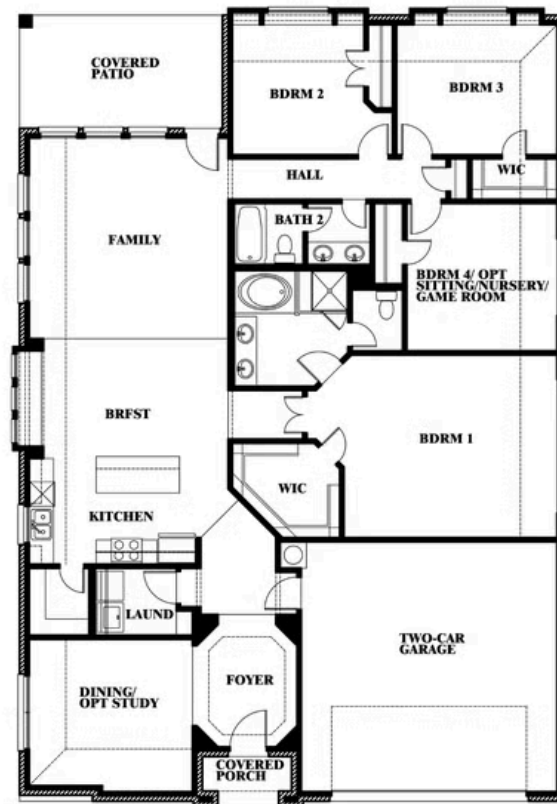

Hawthorne

WILDFLOWER RANCH 60-65

16333 BOSTON IVY DRIVE, JUSTIN, TX 76247

Hawthorne

This brochure is for general informational purposes and is to be used as a guide only. Changes may be made during the development process and floorplans, dimensions, fixtures, fittings, finishes and specifications are subject to change without notice. Window placement, balcony configuration, wardrobe sizes and living areas may vary slightly within each plan type. EQUAL HOUSING OPPORTUNITY