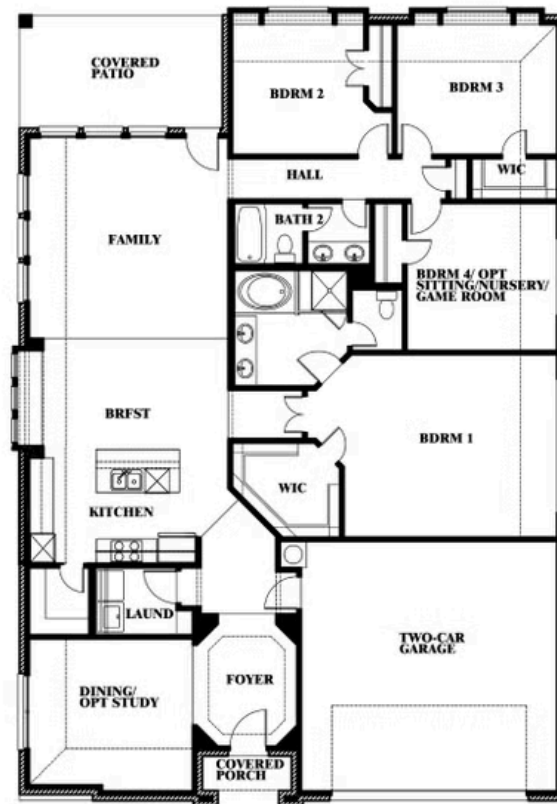

Hawthorne

CLASSIC SERIES

WILDFLOWER RANCH 60-65

16333 BOSTON IVY DRIVE, JUSTIN, TX 76247

HOMES FROM
\$450,990

2,235
SQUARE FEET

4
BEDROOMS

2.0
BATHROOMS

2
CAR GARAGE

ELEVATION A

ELEVATION B

ELEVATION B

ELEVATION C

ELEVATION C

Hawthorne

WILDFLOWER RANCH 60-65

16333 BOSTON IVY DRIVE, JUSTIN, TX 76247

Hawthorne

This brochure is for general informational purposes and is to be used as a guide only. Changes may be made during the development process and floorplans, dimensions, fixtures, fittings, finishes and specifications are subject to change without notice. Window placement, balcony configuration, wardrobe sizes and living areas may vary slightly within each plan type. EQUAL HOUSING OPPORTUNITY

Hawthorne

WILDFLOWER RANCH 60-65

16333 BOSTON IVY DRIVE, JUSTIN, TX 76247

Hawthorne Opt. Deluxe Kitchen

This brochure is for general informational purposes and is to be used as a guide only. Changes may be made during the development process and floorplans, dimensions, fixtures, fittings, finishes and specifications are subject to change without notice. Window placement, balcony configuration, wardrobe sizes and living areas may vary slightly within each plan type. EQUAL HOUSING OPPORTUNITY