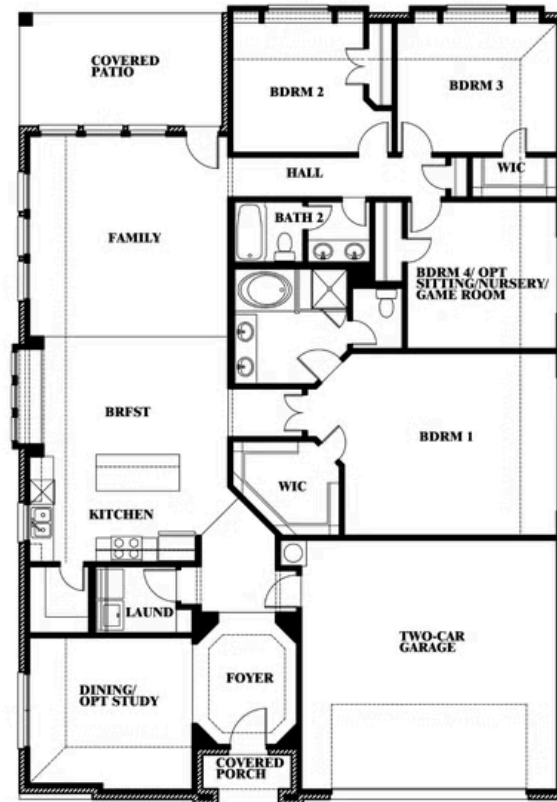

Hawthorne

CLASSIC SERIES

WILDFLOWER RANCH 60-65

16333 BOSTON IVY DRIVE, JUSTIN, TX 76247

HOMES FROM
\$450,990

2,235
SQUARE FEET

4
BEDROOMS

2.0
BATHROOMS

2
CAR GARAGE

ELEVATION A

ELEVATION B

ELEVATION B

ELEVATION C

ELEVATION C

Hawthorne

WILDFLOWER RANCH 60-65

16333 BOSTON IVY DRIVE, JUSTIN, TX 76247

Hawthorne

This brochure is for general informational purposes and is to be used as a guide only. Changes may be made during the development process and floorplans, dimensions, fixtures, fittings, finishes and specifications are subject to change without notice. Window placement, balcony configuration, wardrobe sizes and living areas may vary slightly within each plan type. EQUAL HOUSING OPPORTUNITY

Hawthorne

WILDFLOWER RANCH 60-65

16333 BOSTON IVY DRIVE, JUSTIN, TX 76247

Hawthorne Opt. Deluxe Kitchen

This brochure is for general informational purposes and is to be used as a guide only. Changes may be made during the development process and floorplans, dimensions, fixtures, fittings, finishes and specifications are subject to change without notice. Window placement, balcony configuration, wardrobe sizes and living areas may vary slightly within each plan type. EQUAL HOUSING OPPORTUNITY