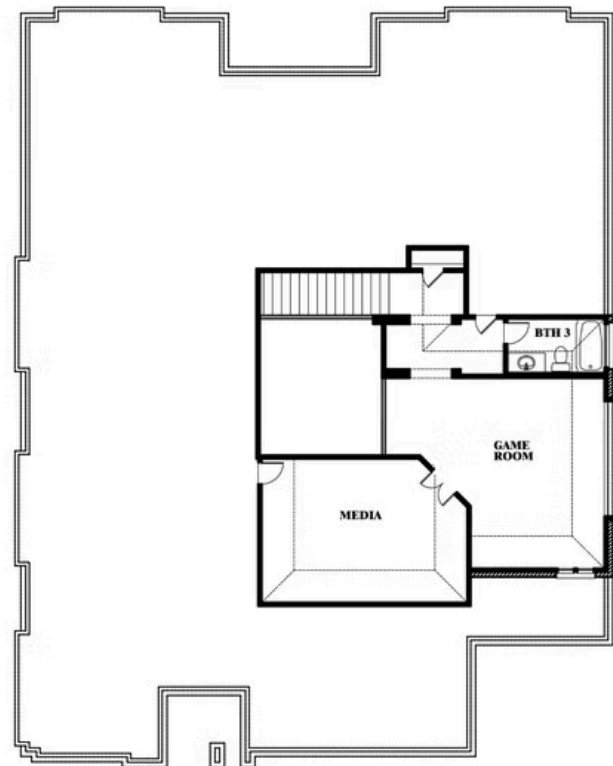

Primrose FE III

HOMES FROM
\$573,990

CLASSIC SERIES

WILDFLOWER RANCH 60-65

16333 BOSTON IVY DRIVE, JUSTIN, TX 76247

3,525
SQUARE FEET

3
BEDROOMS

4.5
BATHROOMS

Primrose FE III

WILDFLOWER RANCH 60-65

16333 BOSTON IVY DRIVE, JUSTIN, TX 76247

Primrose FE III

This brochure is for general informational purposes and is to be used as a guide only. Changes may be made during the development process and floorplans, dimensions, fixtures, fittings, finishes and specifications are subject to change without notice. Window placement, balcony configuration, wardrobe sizes and living areas may vary slightly within each plan type. EQUAL HOUSING OPPORTUNITY