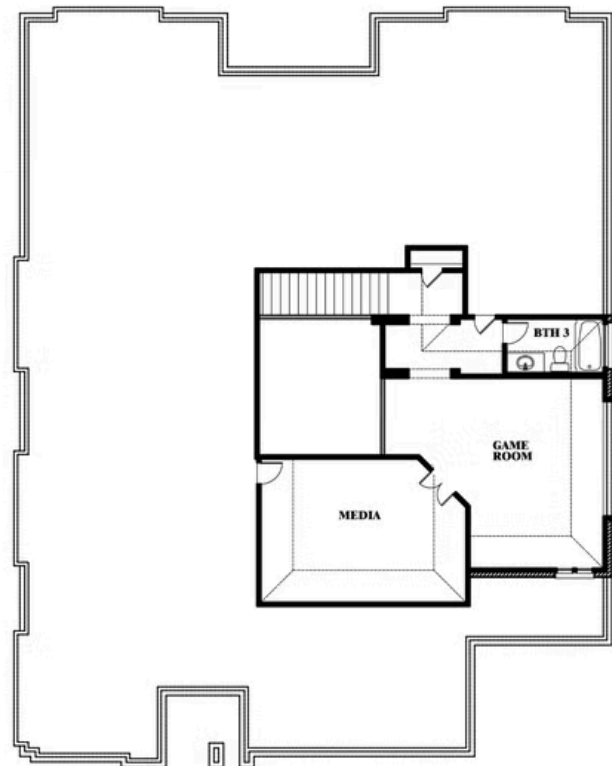

Primrose FE III

HOMES FROM
\$573,990

CLASSIC SERIES

WILDFLOWER RANCH 60-65

16333 BOSTON IVY DRIVE, JUSTIN, TX 76247

3,525
SQUARE FEET

3
BEDROOMS

3.5
BATHROOMS

Primrose FE III

WILDFLOWER RANCH 60-65

16333 BOSTON IVY DRIVE, JUSTIN, TX 76247

Primrose FE III

This brochure is for general informational purposes and is to be used as a guide only. Changes may be made during the development process and floorplans, dimensions, fixtures, fittings, finishes and specifications are subject to change without notice. Window placement, balcony configuration, wardrobe sizes and living areas may vary slightly within each plan type. EQUAL HOUSING OPPORTUNITY