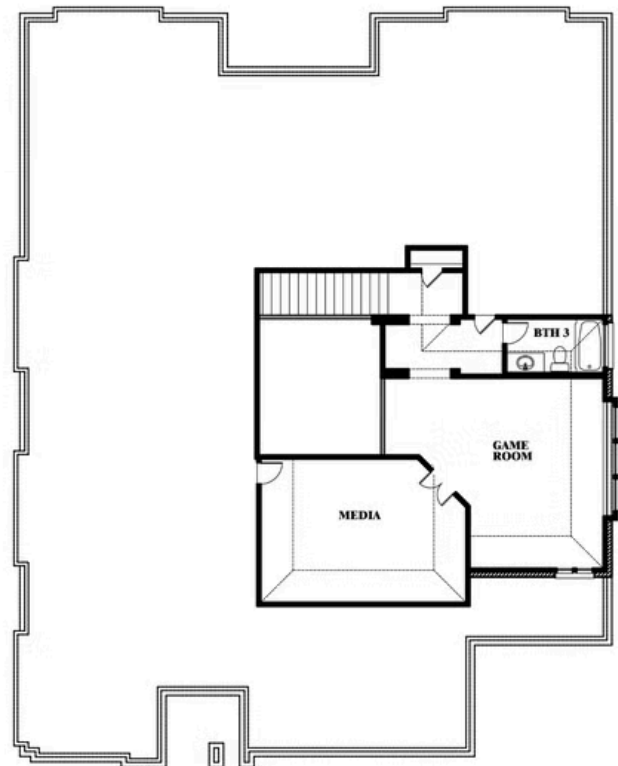

Primrose FE III

HOMES FROM
\$573,990

CLASSIC SERIES

WILDFLOWER RANCH 60-65

16333 BOSTON IVY DRIVE, JUSTIN, TX 76247

3,525
SQUARE FEET

3
BEDROOMS

3.5
BATHROOMS

3
CAR GARAGE

ELEVATION C

ELEVATION A

ELEVATION A

ELEVATION B

ELEVATION B

Primrose FE III

WILDFLOWER RANCH 60-65

16333 BOSTON IVY DRIVE, JUSTIN, TX 76247

Primrose FE III

This brochure is for general informational purposes and is to be used as a guide only. Changes may be made during the development process and floorplans, dimensions, fixtures, fittings, finishes and specifications are subject to change without notice. Window placement, balcony configuration, wardrobe sizes and living areas may vary slightly within each plan type. EQUAL HOUSING OPPORTUNITY