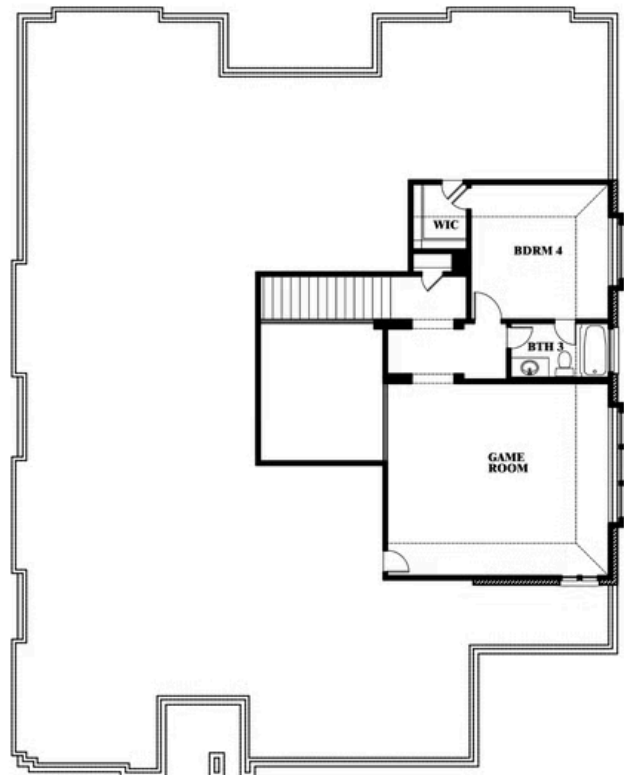

Primrose FE IV

HOMES FROM
\$578,990

CLASSIC SERIES

WILDFLOWER RANCH 60-65

16333 BOSTON IVY DRIVE, JUSTIN, TX 76247

3,543
SQUARE FEET

4
BEDROOMS

4.5
BATHROOMS

Primrose FE IV

WILDFLOWER RANCH 60-65

16333 BOSTON IVY DRIVE, JUSTIN, TX 76247

Primrose FE IV

This brochure is for general informational purposes and is to be used as a guide only. Changes may be made during the development process and floorplans, dimensions, fixtures, fittings, finishes and specifications are subject to change without notice. Window placement, balcony configuration, wardrobe sizes and living areas may vary slightly within each plan type. EQUAL HOUSING OPPORTUNITY