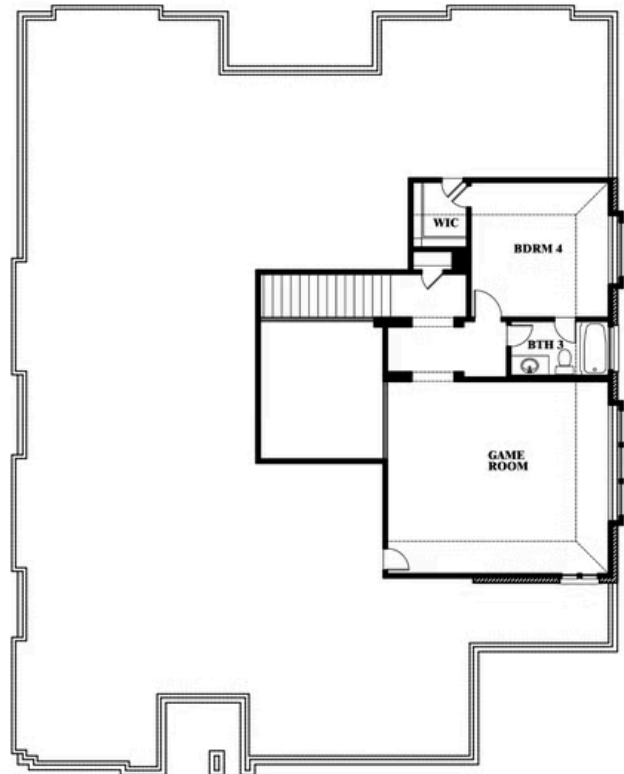

Primrose FE IV

HOMES FROM
\$578,990

CLASSIC SERIES

WILDFLOWER RANCH 60-65

1013 CANUELA WAY, JUSTIN, TX 76247

3,543
SQUARE FEET

4
BEDROOMS

3.5
BATHROOMS

3
CAR GARAGE

ELEVATION A

ELEVATION B

ELEVATION B

ELEVATION C

ELEVATION C

Primrose FE IV

WILDFLOWER RANCH 60-65
1013 CANUELA WAY, JUSTIN, TX 76247

Primrose FE IV

This brochure is for general informational purposes and is to be used as a guide only. Changes may be made during the development process and floorplans, dimensions, fixtures, fittings, finishes and specifications are subject to change without notice. Window placement, balcony configuration, wardrobe sizes and living areas may vary slightly within each plan type. EQUAL HOUSING OPPORTUNITY