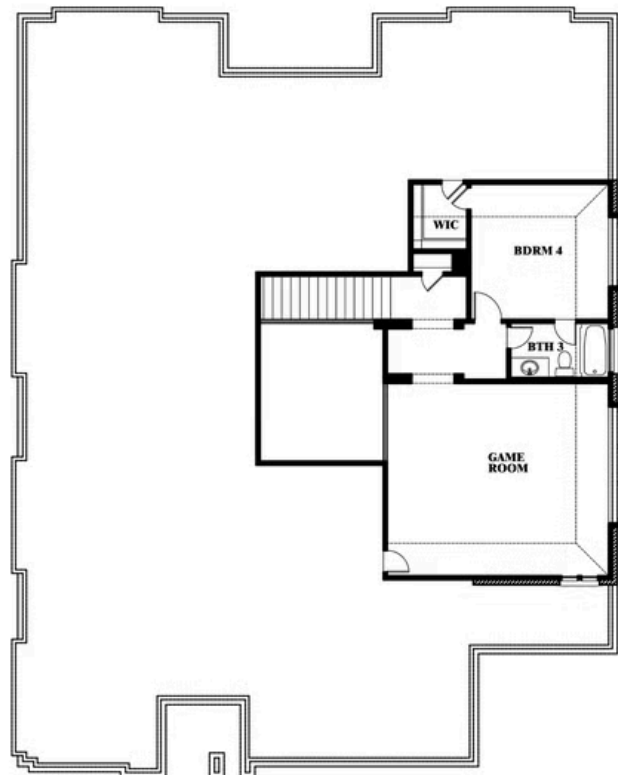

Primrose FE IV

HOMES FROM
\$578,990

CLASSIC SERIES

WILDFLOWER RANCH 60-65

16333 BOSTON IVY DRIVE, JUSTIN, TX 76247

3,543
SQUARE FEET

3
BEDROOMS

3.5
BATHROOMS

3
CAR GARAGE

Primrose FE IV

WILDFLOWER RANCH 60-65

16333 BOSTON IVY DRIVE, JUSTIN, TX 76247

Primrose FE IV

This brochure is for general informational purposes and is to be used as a guide only. Changes may be made during the development process and floorplans, dimensions, fixtures, fittings, finishes and specifications are subject to change without notice. Window placement, balcony configuration, wardrobe sizes and living areas may vary slightly within each plan type. EQUAL HOUSING OPPORTUNITY