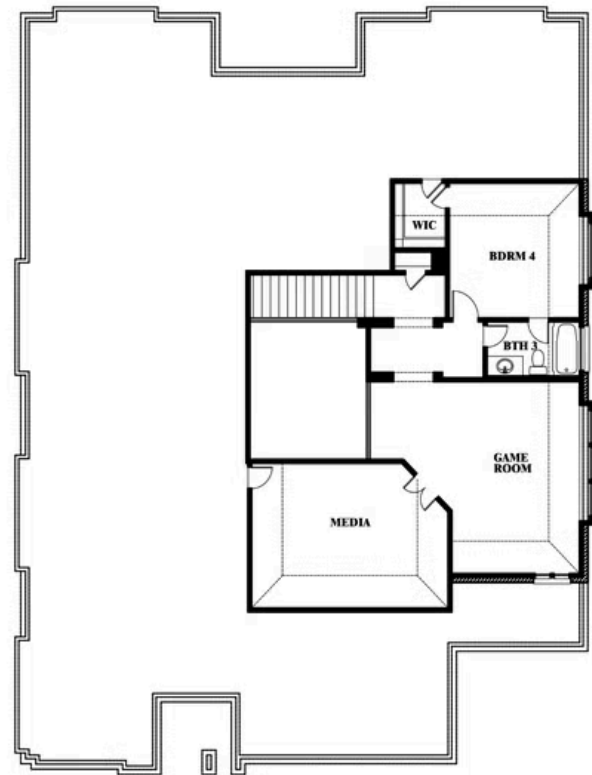

Primrose FE V

HOMES FROM
\$588,990

CLASSIC SERIES

WILDFLOWER RANCH 60-65

16333 BOSTON IVY DRIVE, JUSTIN, TX 76247

3,733
SQUARE FEET

4
BEDROOMS

3.5
BATHROOMS

Primrose FE V

WILDFLOWER RANCH 60-65

16333 BOSTON IVY DRIVE, JUSTIN, TX 76247

Primrose FE V

This brochure is for general informational purposes and is to be used as a guide only. Changes may be made during the development process and floorplans, dimensions, fixtures, fittings, finishes and specifications are subject to change without notice. Window placement, balcony configuration, wardrobe sizes and living areas may vary slightly within each plan type. EQUAL HOUSING OPPORTUNITY