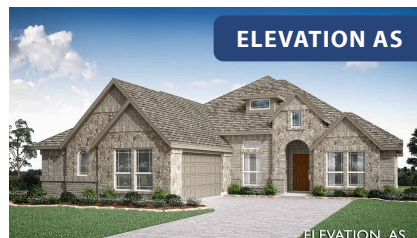

Rockcress

HOMES FROM
\$450,990

CLASSIC SERIES

WILDFLOWER RANCH 60-65

16333 BOSTON IVY DRIVE, JUSTIN, TX 76247

2,250
SQUARE FEET

3
BEDROOMS

2.5
BATHROOMS

2
CAR GARAGE

Rockcress

WILDFLOWER RANCH 60-65

16333 BOSTON IVY DRIVE, JUSTIN, TX 76247

Rockcress

This brochure is for general informational purposes and is to be used as a guide only. Changes may be made during the development process and floorplans, dimensions, fixtures, fittings, finishes and specifications are subject to change without notice. Window placement, balcony configuration, wardrobe sizes and living areas may vary slightly within each plan type. EQUAL HOUSING OPPORTUNITY