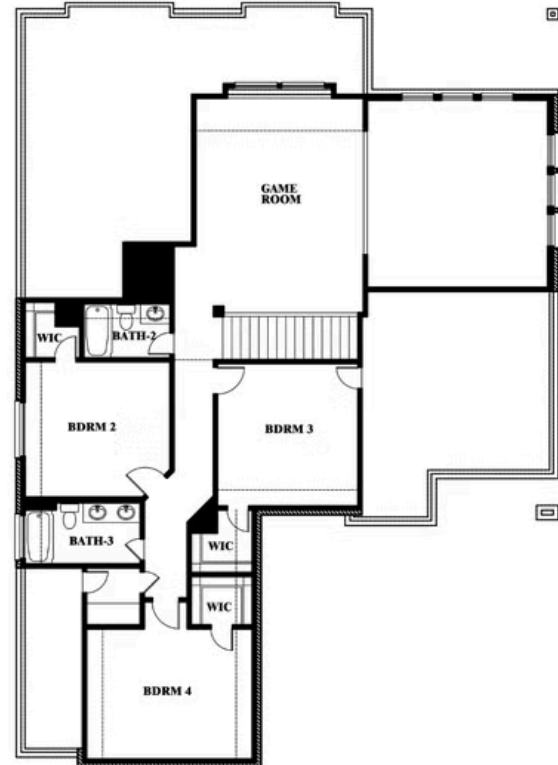

Spring Cress

HOMES FROM
\$532,990

CLASSIC SERIES

WILDFLOWER RANCH 60-65

16333 BOSTON IVY DRIVE, JUSTIN, TX 76247

3,518
SQUARE FEET

4
BEDROOMS

3.5
BATHROOMS

2
CAR GARAGE

Spring Cress

WILDFLOWER RANCH 60-65

16333 BOSTON IVY DRIVE, JUSTIN, TX 76247

Spring Cress

This brochure is for general informational purposes and is to be used as a guide only. Changes may be made during the development process and floorplans, dimensions, fixtures, fittings, finishes and specifications are subject to change without notice. Window placement, balcony configuration, wardrobe sizes and living areas may vary slightly within each plan type. EQUAL HOUSING OPPORTUNITY

Spring Cress

WILDFLOWER RANCH 60-65

16333 BOSTON IVY DRIVE, JUSTIN, TX 76247

Spring Cress Opt. Bed 6 & Bath 5 at Media

This brochure is for general informational purposes and is to be used as a guide only. Changes may be made during the development process and floorplans, dimensions, fixtures, fittings, finishes and specifications are subject to change without notice. Window placement, balcony configuration, wardrobe sizes and living areas may vary slightly within each plan type. EQUAL HOUSING OPPORTUNITY