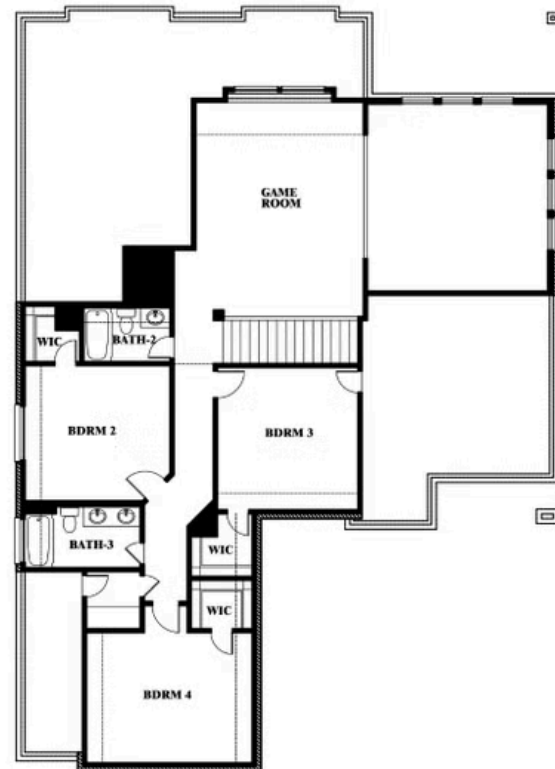

Spring Cress

HOMES FROM
\$532,990

CLASSIC SERIES

WILDFLOWER RANCH 60-65

16333 BOSTON IVY DRIVE, JUSTIN, TX 76247

3,518
SQUARE FEET

4
BEDROOMS

3.5
BATHROOMS

2
CAR GARAGE

Spring Cress

WILDFLOWER RANCH 60-65

16333 BOSTON IVY DRIVE, JUSTIN, TX 76247

Spring Cress

This brochure is for general informational purposes and is to be used as a guide only. Changes may be made during the development process and floorplans, dimensions, fixtures, fittings, finishes and specifications are subject to change without notice. Window placement, balcony configuration, wardrobe sizes and living areas may vary slightly within each plan type. EQUAL HOUSING OPPORTUNITY

Spring Cress

WILDFLOWER RANCH 60-65

16333 BOSTON IVY DRIVE, JUSTIN, TX 76247

Spring Cress Opt. Bed 6 & Bath 5 at Media

This brochure is for general informational purposes and is to be used as a guide only. Changes may be made during the development process and floorplans, dimensions, fixtures, fittings, finishes and specifications are subject to change without notice. Window placement, balcony configuration, wardrobe sizes and living areas may vary slightly within each plan type. EQUAL HOUSING OPPORTUNITY

Spring Cress

WILDFLOWER RANCH 60-65

16333 BOSTON IVY DRIVE, JUSTIN, TX 76247

Spring Cress Opt. Mini Garage at Dining

This brochure is for general informational purposes and is to be used as a guide only. Changes may be made during the development process and floorplans, dimensions, fixtures, fittings, finishes and specifications are subject to change without notice. Window placement, balcony configuration, wardrobe sizes and living areas may vary slightly within each plan type. EQUAL HOUSING OPPORTUNITY