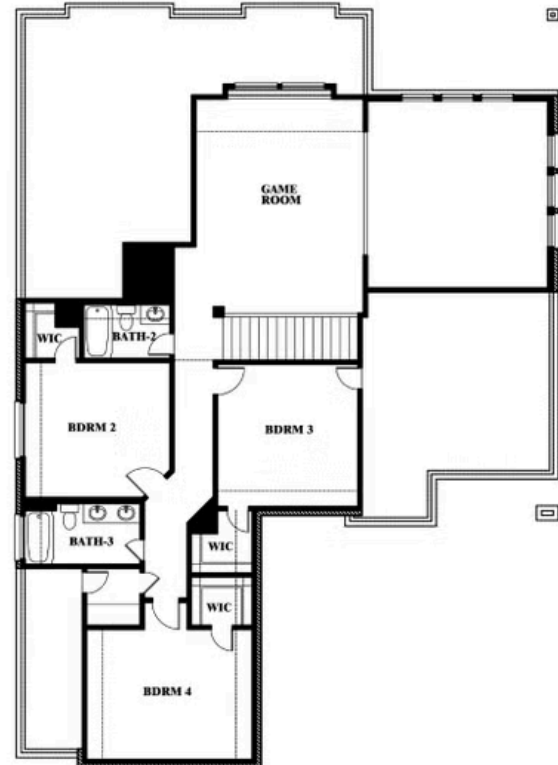

Spring Cress

WILDFLOWER RANCH 60-65

16333 BOSTON IVY DRIVE, JUSTIN, TX 76247

Spring Cress Opt. Bed 6 & Bath 5 at Media

This brochure is for general informational purposes and is to be used as a guide only. Changes may be made during the development process and floorplans, dimensions, fixtures, fittings, finishes and specifications are subject to change without notice. Window placement, balcony configuration, wardrobe sizes and living areas may vary slightly within each plan type. EQUAL HOUSING OPPORTUNITY

Spring Cress

WILDFLOWER RANCH 60-65

16333 BOSTON IVY DRIVE, JUSTIN, TX 76247

Spring Cress Opt. Mini Garage at Dining

This brochure is for general informational purposes and is to be used as a guide only. Changes may be made during the development process and floorplans, dimensions, fixtures, fittings, finishes and specifications are subject to change without notice. Window placement, balcony configuration, wardrobe sizes and living areas may vary slightly within each plan type. EQUAL HOUSING OPPORTUNITY

Spring Cress

WILDFLOWER RANCH 60-65

16333 BOSTON IVY DRIVE, JUSTIN, TX 76247

Spring Cress Opt. Bed 5 & Bath 4 at Dining

This brochure is for general informational purposes and is to be used as a guide only. Changes may be made during the development process and floorplans, dimensions, fixtures, fittings, finishes and specifications are subject to change without notice. Window placement, balcony configuration, wardrobe sizes and living areas may vary slightly within each plan type. EQUAL HOUSING OPPORTUNITY