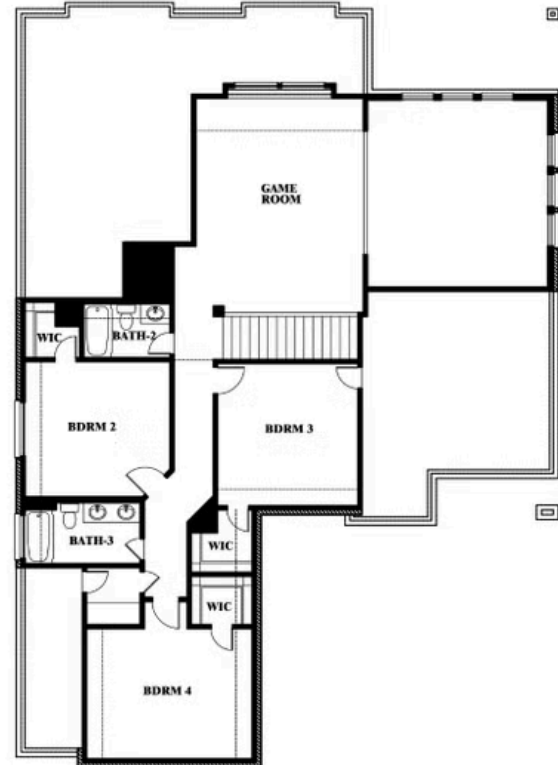

Spring Cress

WILDFLOWER RANCH 60-65

16333 BOSTON IVY DRIVE, JUSTIN, TX 76247

Spring Cress Opt. Mini Garage at Dining

This brochure is for general informational purposes and is to be used as a guide only. Changes may be made during the development process and floorplans, dimensions, fixtures, fittings, finishes and specifications are subject to change without notice. Window placement, balcony configuration, wardrobe sizes and living areas may vary slightly within each plan type. EQUAL HOUSING OPPORTUNITY