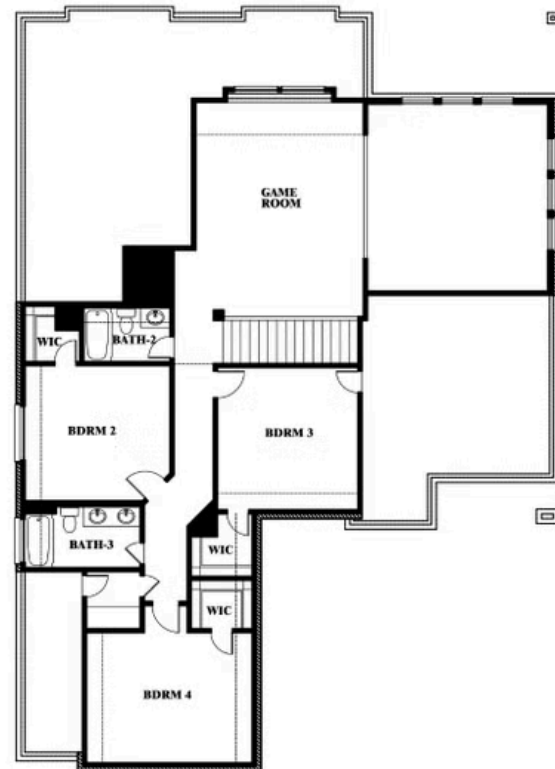

2
CAR GARAGE

Spring Cress

WILDFLOWER RANCH 60-65

16333 BOSTON IVY DRIVE, JUSTIN, TX 76247

Spring Cress

This brochure is for general informational purposes and is to be used as a guide only. Changes may be made during the development process and floorplans, dimensions, fixtures, fittings, finishes and specifications are subject to change without notice. Window placement, balcony configuration, wardrobe sizes and living areas may vary slightly within each plan type. EQUAL HOUSING OPPORTUNITY

Spring Cress

WILDFLOWER RANCH 60-65

16333 BOSTON IVY DRIVE, JUSTIN, TX 76247

Spring Cress Opt. Bed 6 & Bath 5 at Media

This brochure is for general informational purposes and is to be used as a guide only. Changes may be made during the development process and floorplans, dimensions, fixtures, fittings, finishes and specifications are subject to change without notice. Window placement, balcony configuration, wardrobe sizes and living areas may vary slightly within each plan type. EQUAL HOUSING OPPORTUNITY

Spring Cress

WILDFLOWER RANCH 60-65

16333 BOSTON IVY DRIVE, JUSTIN, TX 76247

Spring Cress Opt. Mini Garage at Dining

This brochure is for general informational purposes and is to be used as a guide only. Changes may be made during the development process and floorplans, dimensions, fixtures, fittings, finishes and specifications are subject to change without notice. Window placement, balcony configuration, wardrobe sizes and living areas may vary slightly within each plan type. EQUAL HOUSING OPPORTUNITY