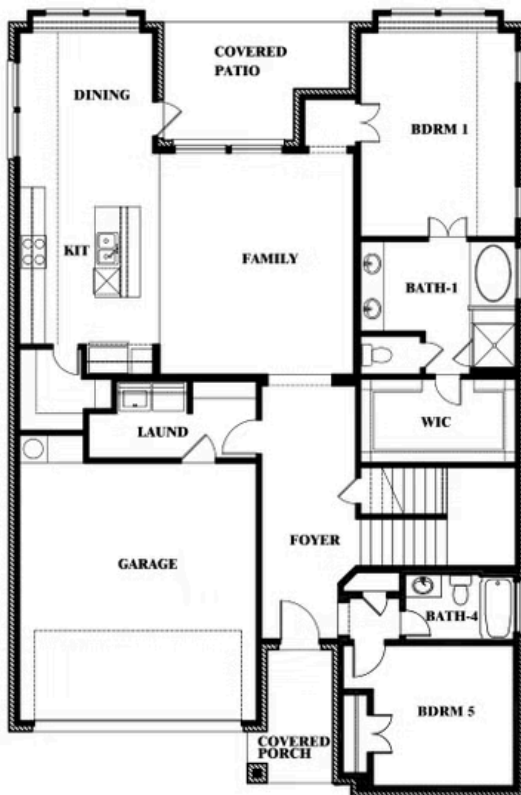

Violet

CLASSIC SERIES

HOMES FROM
\$466,990

WILDFLOWER RANCH 60-65

16333 BOSTON IVY DRIVE, JUSTIN, TX 76247

2,381
SQUARE FEET

3
BEDROOMS

2.5
BATHROOMS

2
CAR GARAGE

Violet

VIOLET FLOOR PLAN

WILDFLOWER RANCH 60-65

16333 BOSTON IVY DRIVE, JUSTIN, TX 76247

Violet

This brochure is for general informational purposes and is to be used as a guide only. Changes may be made during the development process and floorplans, dimensions, fixtures, fittings, finishes and specifications are subject to change without notice. Window placement, balcony configuration, wardrobe sizes and living areas may vary slightly within each plan type. EQUAL HOUSING OPPORTUNITY

Violet

WILDFLOWER RANCH 60-65

16333 BOSTON IVY DRIVE, JUSTIN, TX 76247

VIOLET FLOOR PLAN WITH OPTIONAL BEDROOM AT STUDY

Violet

Opt. Bed 5 & Bath 4 at Study

This brochure is for general informational purposes and is to be used as a guide only. Changes may be made during the development process and floorplans, dimensions, fixtures, fittings, finishes and specifications are subject to change without notice. Window placement, balcony configuration, wardrobe sizes and living areas may vary slightly within each plan type. EQUAL HOUSING OPPORTUNITY