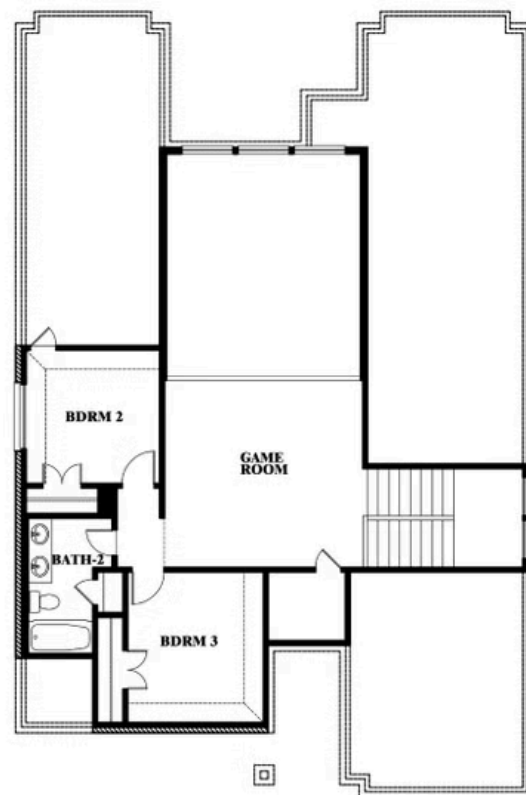

Violet

CLASSIC SERIES

HOMES FROM
\$466,990

WILDFLOWER RANCH 60-65

16333 BOSTON IVY DRIVE, JUSTIN, TX 76247

2,381
SQUARE FEET

3
BEDROOMS

2.5
BATHROOMS

2
CAR GARAGE

Violet

VIOLET FLOOR PLAN

WILDFLOWER RANCH 60-65

16333 BOSTON IVY DRIVE, JUSTIN, TX 76247

Violet

This brochure is for general informational purposes and is to be used as a guide only. Changes may be made during the development process and floorplans, dimensions, fixtures, fittings, finishes and specifications are subject to change without notice. Window placement, balcony configuration, wardrobe sizes and living areas may vary slightly within each plan type. EQUAL HOUSING OPPORTUNITY

Violet

WILDFLOWER RANCH 60-65

16333 BOSTON IVY DRIVE, JUSTIN, TX 76247

VIOLET FLOOR PLAN WITH OPTIONAL BEDROOM AT STUDY

Violet

Opt. Bed 5 & Bath 4 at Study

This brochure is for general informational purposes and is to be used as a guide only. Changes may be made during the development process and floorplans, dimensions, fixtures, fittings, finishes and specifications are subject to change without notice. Window placement, balcony configuration, wardrobe sizes and living areas may vary slightly within each plan type. EQUAL HOUSING OPPORTUNITY