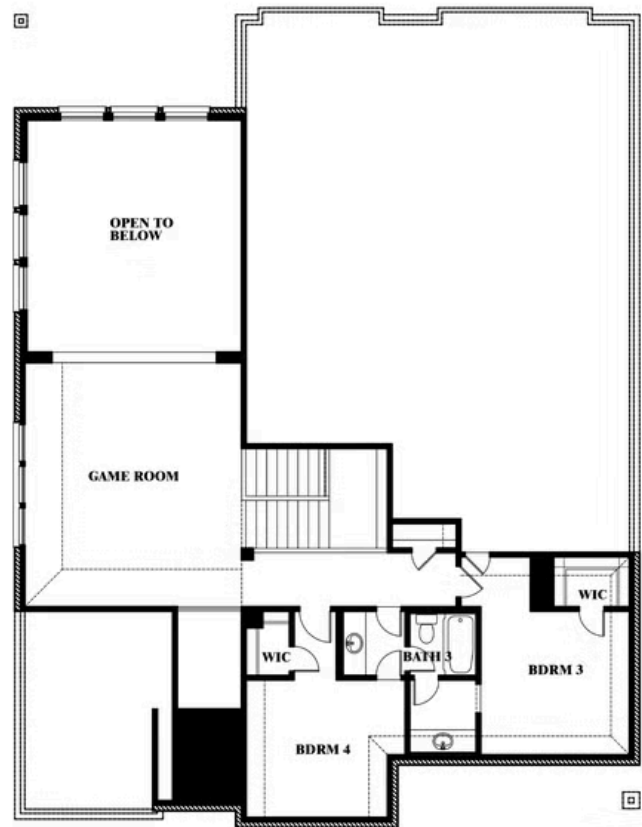

Bellflower

WILDFLOWER RANCH

16333 BOSTON IVY DRIVE, JUSTIN, TX 76247

BELFLOWER FLOOR PLAN

Bellflower

This brochure is for general informational purposes and is to be used as a guide only. Changes may be made during the development process and floorplans, dimensions, fixtures, fittings, finishes and specifications are subject to change without notice. Window placement, balcony configuration, wardrobe sizes and living areas may vary slightly within each plan type. EQUAL HOUSING OPPORTUNITY