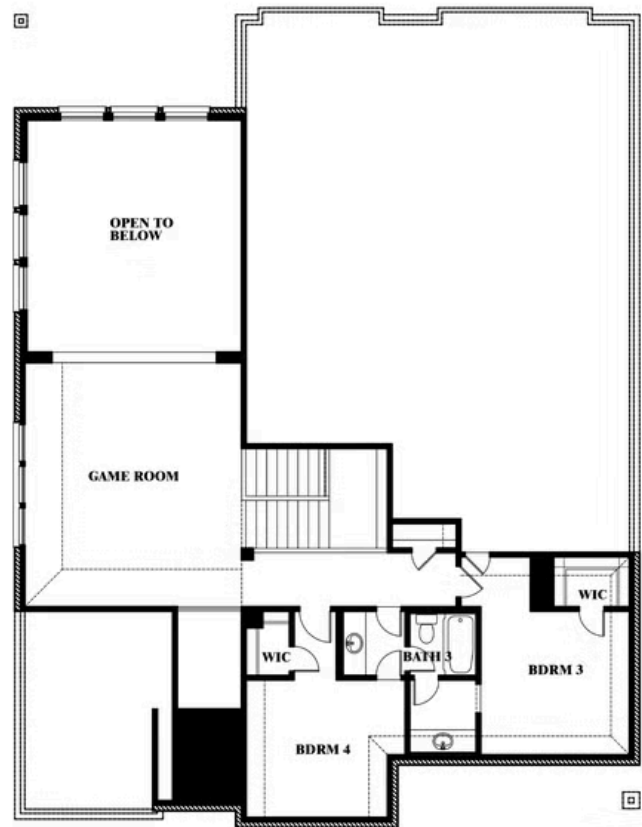

## WILDFLOWER RANCH

16333 BOSTON IVY DRIVE, JUSTIN, TX 76247

**3,527**  
SQUARE FEET

**4**  
BEDROOMS

**3.5**  
BATHROOMS

**2**  
CAR GARAGE

Document generated Jun 17, 2026. Prices, plans, square footage, features, amenities and materials are subject to change at any time without notice and vary among communities. Listed prices are for informational purposes only, are not binding, and do not create any contractual obligation(s). The price of any home is dependent on numerous factors, all of which are unique to a specific home, and is not guaranteed until specified in a binding contract. Pricing of elevations and additional optional beds/baths varies per plan. Some plans require a premium homesite. Renderings of homes are artist concepts and may not reflect exact colors and materials. Verify current tax rates & jurisdictions with the appropriate taxing authority.

# Bellflower

## WILDFLOWER RANCH

16333 BOSTON IVY DRIVE, JUSTIN, TX 76247

**BELFLOWER FLOOR PLAN**