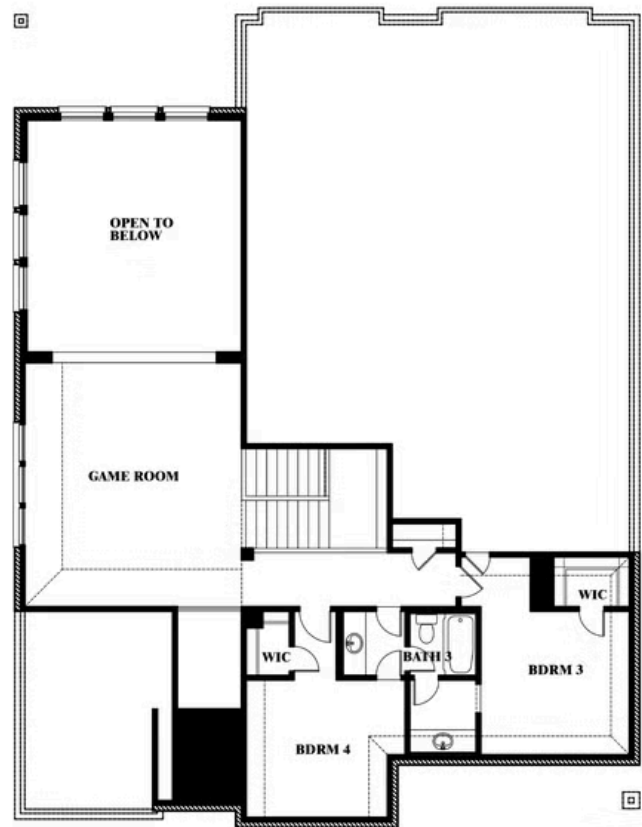

Bellflower

HOMES FROM
\$535,990

CLASSIC SERIES

WILDFLOWER RANCH

16333 BOSTON IVY DRIVE, JUSTIN, TX 76247

3,527
SQUARE FEET

4
BEDROOMS

3.5
BATHROOMS

2
CAR GARAGE

ELEVATION D

ELEVATION A

ELEVATION A

ELEVATION AS

ELEVATION AS

ELEVATION B

ELEVATION B

ELEVATION C

ELEVATION C

Bellflower

WILDFLOWER RANCH

16333 BOSTON IVY DRIVE, JUSTIN, TX 76247

BELFLOWER FLOOR PLAN

Bellflower

This brochure is for general informational purposes and is to be used as a guide only. Changes may be made during the development process and floorplans, dimensions, fixtures, fittings, finishes and specifications are subject to change without notice. Window placement, balcony configuration, wardrobe sizes and living areas may vary slightly within each plan type. EQUAL HOUSING OPPORTUNITY