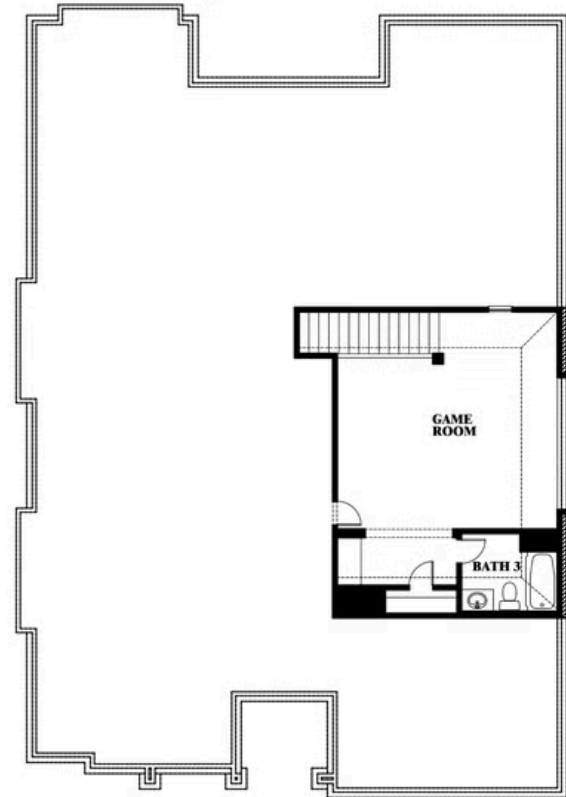

Carolina II

HOMES FROM
\$489,990

CLASSIC SERIES

WILDFLOWER RANCH

1013 CANUELA WAY, JUSTIN, TX 76247

2,771
SQUARE FEET

3
BEDROOMS

3.0
BATHROOMS

ELEVATION E

ELEVATION E

ELEVATION F

ELEVATION F

Carolina II

WILDFLOWER RANCH

1013 CANUELA WAY, JUSTIN, TX 76247

Carolina II

This brochure is for general informational purposes and is to be used as a guide only. Changes may be made during the development process and floorplans, dimensions, fixtures, fittings, finishes and specifications are subject to change without notice. Window placement, balcony configuration, wardrobe sizes and living areas may vary slightly within each plan type. EQUAL HOUSING OPPORTUNITY

Carolina II

WILDFLOWER RANCH

1013 CANUELA WAY, JUSTIN, TX 76247

Carolina II with Media Room

This brochure is for general informational purposes and is to be used as a guide only. Changes may be made during the development process and floorplans, dimensions, fixtures, fittings, finishes and specifications are subject to change without notice. Window placement, balcony configuration, wardrobe sizes and living areas may vary slightly within each plan type. EQUAL HOUSING OPPORTUNITY