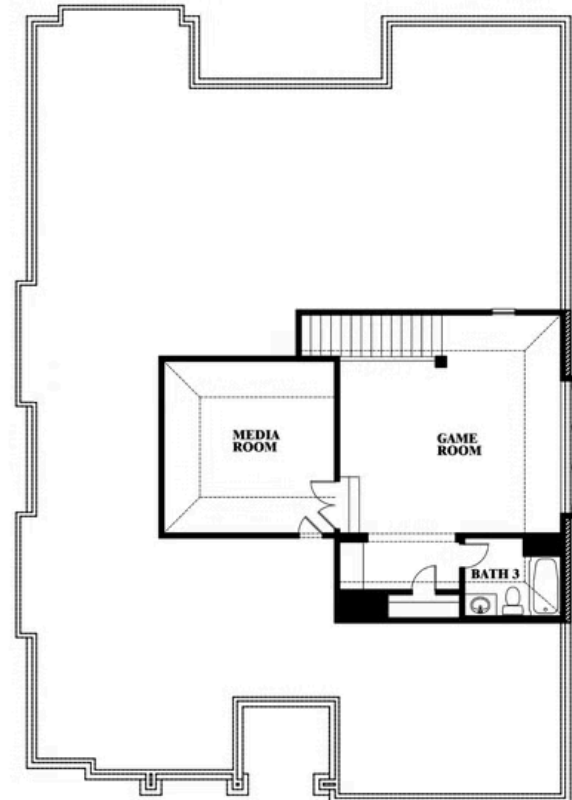

Carolina II

HOMES FROM
\$489,990

CLASSIC SERIES

WILDFLOWER RANCH

1013 CANUELA WAY, JUSTIN, TX 76247

2,771
SQUARE FEET

3
BEDROOMS

3.0
BATHROOMS

ELEVATION E

ELEVATION E

ELEVATION F

ELEVATION F

Carolina II

WILDFLOWER RANCH

1013 CANUELA WAY, JUSTIN, TX 76247

Carolina II

This brochure is for general informational purposes and is to be used as a guide only. Changes may be made during the development process and floorplans, dimensions, fixtures, fittings, finishes and specifications are subject to change without notice. Window placement, balcony configuration, wardrobe sizes and living areas may vary slightly within each plan type. EQUAL HOUSING OPPORTUNITY

Carolina II

WILDFLOWER RANCH

1013 CANUELA WAY, JUSTIN, TX 76247

Carolina II with Media Room

This brochure is for general informational purposes and is to be used as a guide only. Changes may be made during the development process and floorplans, dimensions, fixtures, fittings, finishes and specifications are subject to change without notice. Window placement, balcony configuration, wardrobe sizes and living areas may vary slightly within each plan type. EQUAL HOUSING OPPORTUNITY