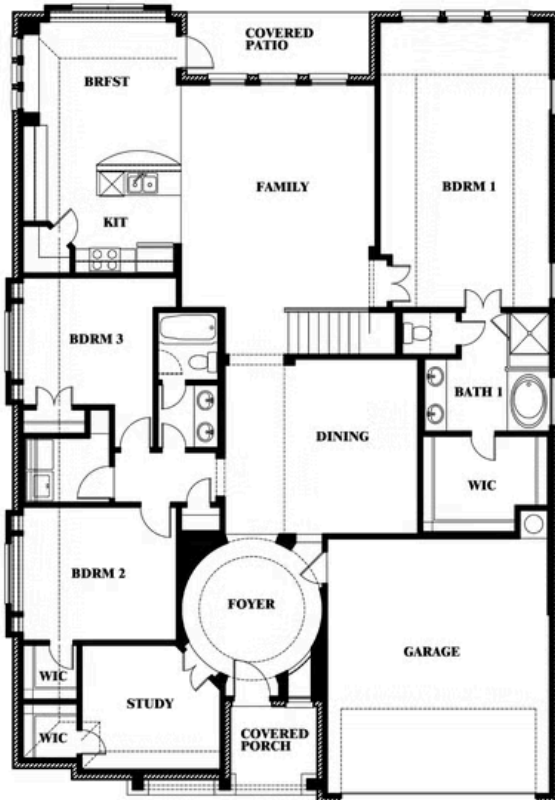

Carolina II

HOMES FROM
\$489,990

CLASSIC SERIES

WILDFLOWER RANCH

1013 CANUELA WAY, JUSTIN, TX 76247

2,771
SQUARE FEET

3
BEDROOMS

3.0
BATHROOMS

ELEVATION E

ELEVATION E

ELEVATION F

ELEVATION F

Carolina II

WILDFLOWER RANCH

1013 CANUELA WAY, JUSTIN, TX 76247

Carolina II

This brochure is for general informational purposes and is to be used as a guide only. Changes may be made during the development process and floorplans, dimensions, fixtures, fittings, finishes and specifications are subject to change without notice. Window placement, balcony configuration, wardrobe sizes and living areas may vary slightly within each plan type. EQUAL HOUSING OPPORTUNITY

Carolina II

WILDFLOWER RANCH

1013 CANUELA WAY, JUSTIN, TX 76247

Carolina II with Media Room

This brochure is for general informational purposes and is to be used as a guide only. Changes may be made during the development process and floorplans, dimensions, fixtures, fittings, finishes and specifications are subject to change without notice. Window placement, balcony configuration, wardrobe sizes and living areas may vary slightly within each plan type. EQUAL HOUSING OPPORTUNITY