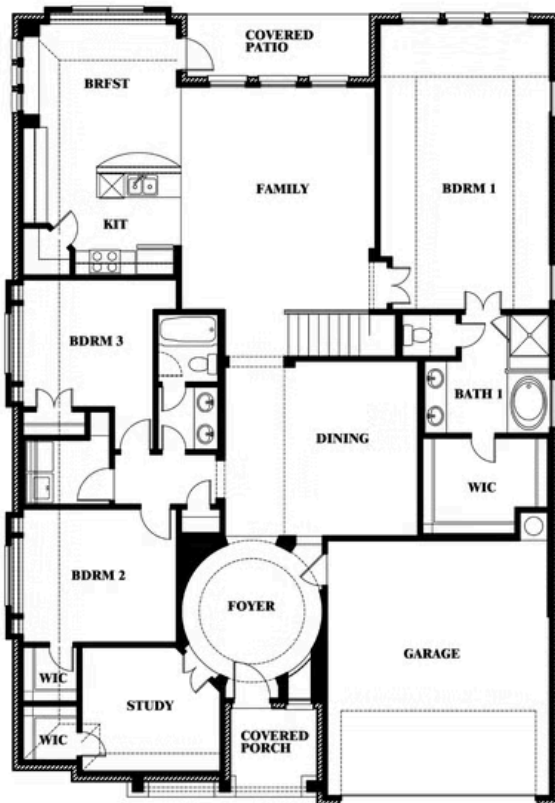

Carolina II

HOMES FROM
\$489,990

CLASSIC SERIES

WILDFLOWER RANCH

16333 BOSTON IVY DRIVE, JUSTIN, TX 76247

2,771
SQUARE FEET

3
BEDROOMS

3.0
BATHROOMS

Carolina II

WILDFLOWER RANCH

16333 BOSTON IVY DRIVE, JUSTIN, TX 76247

Carolina II

This brochure is for general informational purposes and is to be used as a guide only. Changes may be made during the development process and floorplans, dimensions, fixtures, fittings, finishes and specifications are subject to change without notice. Window placement, balcony configuration, wardrobe sizes and living areas may vary slightly within each plan type. EQUAL HOUSING OPPORTUNITY

Carolina II

WILDFLOWER RANCH

16333 BOSTON IVY DRIVE, JUSTIN, TX 76247

Carolina II with Media Room

This brochure is for general informational purposes and is to be used as a guide only. Changes may be made during the development process and floorplans, dimensions, fixtures, fittings, finishes and specifications are subject to change without notice. Window placement, balcony configuration, wardrobe sizes and living areas may vary slightly within each plan type. EQUAL HOUSING OPPORTUNITY