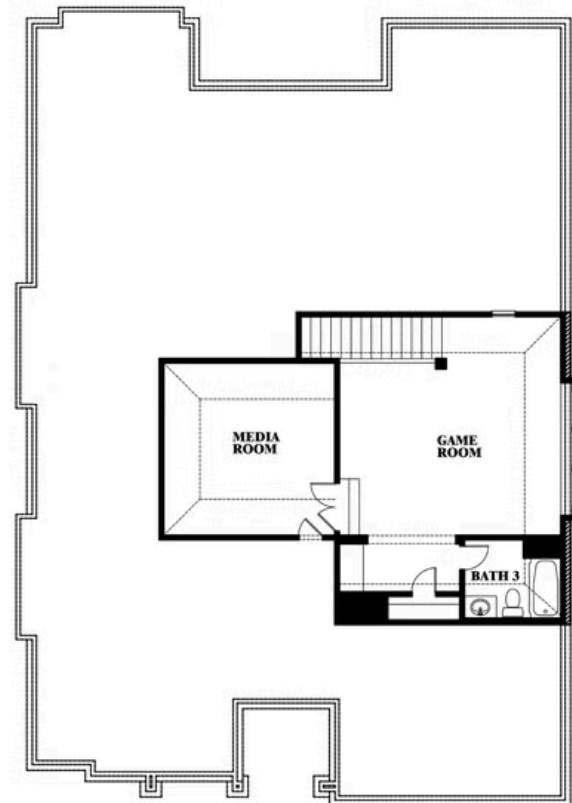

Carolina II

HOMES FROM
\$489,990

CLASSIC SERIES

WILDFLOWER RANCH

16333 BOSTON IVY DRIVE, JUSTIN, TX 76247

2,771
SQUARE FEET

3
BEDROOMS

3.0
BATHROOMS

Carolina II

WILDFLOWER RANCH

16333 BOSTON IVY DRIVE, JUSTIN, TX 76247

Carolina II

This brochure is for general informational purposes and is to be used as a guide only. Changes may be made during the development process and floorplans, dimensions, fixtures, fittings, finishes and specifications are subject to change without notice. Window placement, balcony configuration, wardrobe sizes and living areas may vary slightly within each plan type. EQUAL HOUSING OPPORTUNITY

Carolina II

WILDFLOWER RANCH

16333 BOSTON IVY DRIVE, JUSTIN, TX 76247

Carolina II with Media Room

This brochure is for general informational purposes and is to be used as a guide only. Changes may be made during the development process and floorplans, dimensions, fixtures, fittings, finishes and specifications are subject to change without notice. Window placement, balcony configuration, wardrobe sizes and living areas may vary slightly within each plan type. EQUAL HOUSING OPPORTUNITY