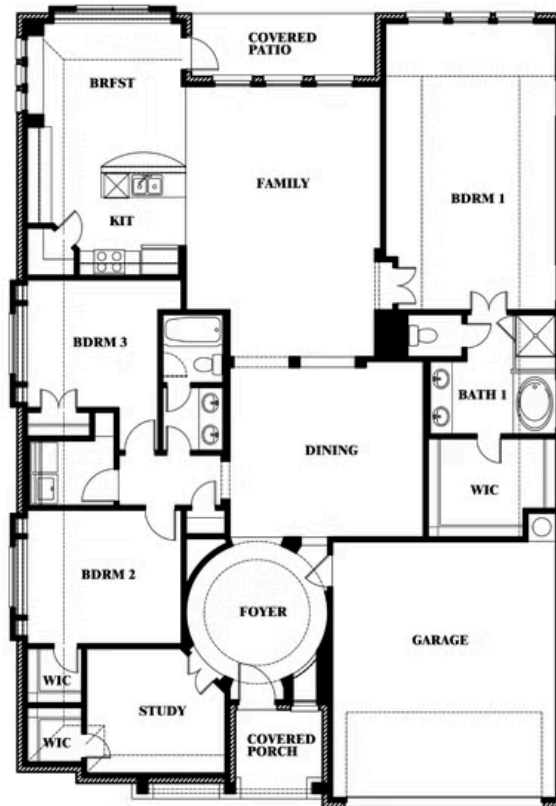

Carolina

HOMES FROM
\$448,990

CLASSIC SERIES

WILDFLOWER RANCH

16333 BOSTON IVY DRIVE, JUSTIN, TX 76247

2,313
SQUARE FEET

3
BEDROOMS

2.0
BATHROOMS

2
CAR GARAGE

ELEVATION C

ELEVATION A

ELEVATION A

ELEVATION AS

ELEVATION AS

ELEVATION D

ELEVATION D

Carolina

WILDFLOWER RANCH

16333 BOSTON IVY DRIVE, JUSTIN, TX 76247

Carolina

This brochure is for general informational purposes and is to be used as a guide only. Changes may be made during the development process and floorplans, dimensions, fixtures, fittings, finishes and specifications are subject to change without notice. Window placement, balcony configuration, wardrobe sizes and living areas may vary slightly within each plan type. EQUAL HOUSING OPPORTUNITY