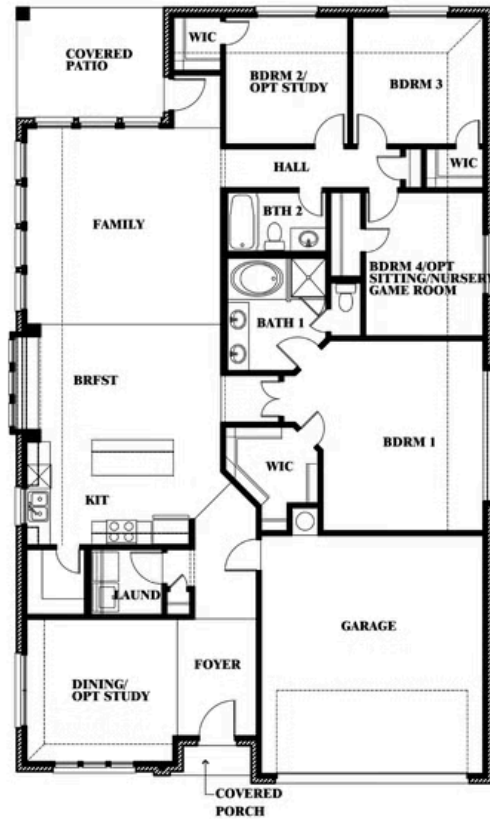

Cypress

CLASSIC SERIES

HOMES FROM
\$425,990

WILDFLOWER RANCH

16333 BOSTON IVY DRIVE, JUSTIN, TX 76247

2,038
SQUARE FEET

4
BEDROOMS

2.0
BATHROOMS

2
CAR GARAGE

Document generated Dec 20, 2025. **ELEVATION FS** are footage, features, amenities and materials are subject to change at any time without notice and vary among communities. Listed prices are for informational purposes only, are not binding, and do not create any contractual obligation(s). The price of any home is dependent on numerous factors, all of which are unique to a specific home, and is not guaranteed until specified in a binding contract. Pricing of elevations and additional optional beds/baths varies per plan. Some plans require a premium homesite. Renderings of homes are artist concepts and may not reflect exact colors and materials. Verify current tax rates & jurisdictions with the appropriate taxing authority.

Cypress

WILDFLOWER RANCH

16333 BOSTON IVY DRIVE, JUSTIN, TX 76247

Cypress

This brochure is for general informational purposes and is to be used as a guide only. Changes may be made during the development process and floorplans, dimensions, fixtures, fittings, finishes and specifications are subject to change without notice. Window placement, balcony configuration, wardrobe sizes and living areas may vary slightly within each plan type. EQUAL HOUSING OPPORTUNITY