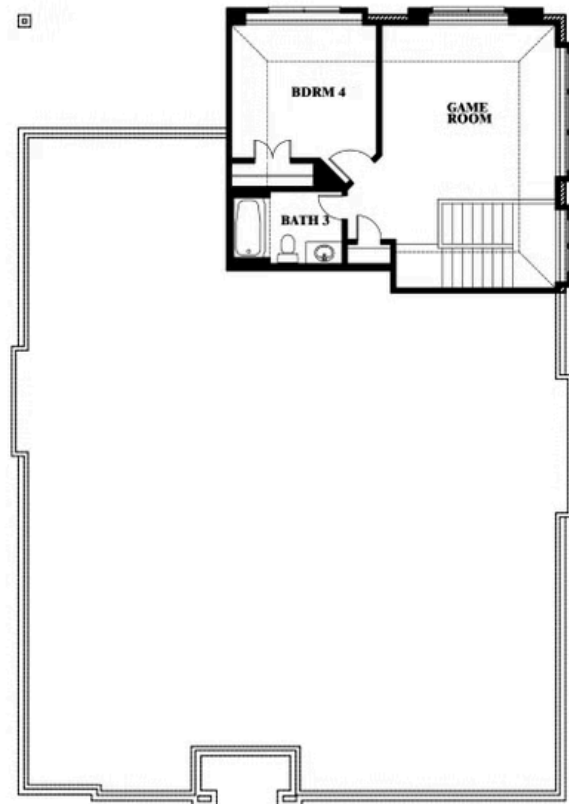

Hawthorne II

HOMES FROM
\$491,990

CLASSIC SERIES

WILDFLOWER RANCH

16333 BOSTON IVY DRIVE, JUSTIN, TX 76247

2,752
SQUARE FEET

4
BEDROOMS

3.0
BATHROOMS

2
CAR GARAGE

ELEVATION A

ELEVATION B

ELEVATION B

ELEVATION C

ELEVATION C

Hawthorne II

WILDFLOWER RANCH

16333 BOSTON IVY DRIVE, JUSTIN, TX 76247

Hawthorne II

This brochure is for general informational purposes and is to be used as a guide only. Changes may be made during the development process and floorplans, dimensions, fixtures, fittings, finishes and specifications are subject to change without notice. Window placement, balcony configuration, wardrobe sizes and living areas may vary slightly within each plan type. EQUAL HOUSING OPPORTUNITY

Hawthorne II

WILDFLOWER RANCH

16333 BOSTON IVY DRIVE, JUSTIN, TX 76247

Hawthorne II Opt. Deluxe Kitchen

This brochure is for general informational purposes and is to be used as a guide only. Changes may be made during the development process and floorplans, dimensions, fixtures, fittings, finishes and specifications are subject to change without notice. Window placement, balcony configuration, wardrobe sizes and living areas may vary slightly within each plan type. EQUAL HOUSING OPPORTUNITY