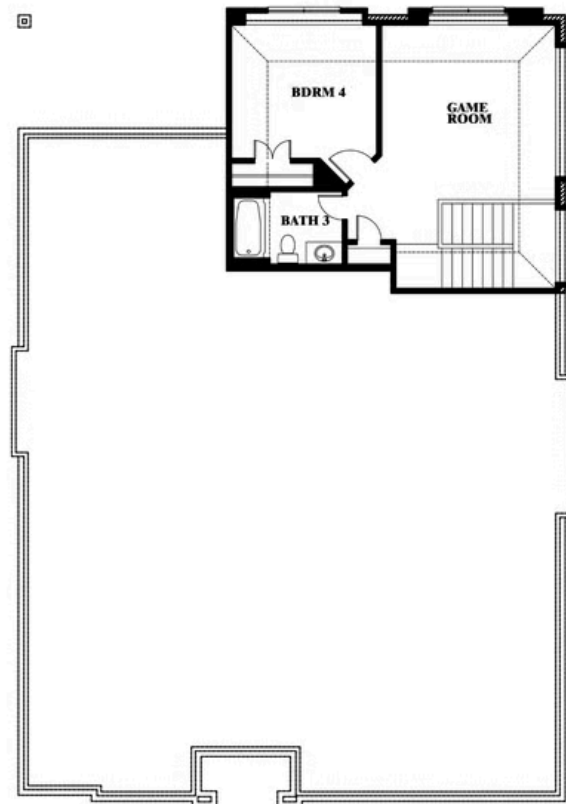

Hawthorne II

HOMES FROM
\$491,990

CLASSIC SERIES

WILDFLOWER RANCH

16333 BOSTON IVY DRIVE, JUSTIN, TX 76247

2,752
SQUARE FEET

4
BEDROOMS

3.0
BATHROOMS

2
CAR GARAGE

ELEVATION A

ELEVATION B

ELEVATION B

ELEVATION C

ELEVATION C

Hawthorne II

WILDFLOWER RANCH

16333 BOSTON IVY DRIVE, JUSTIN, TX 76247

Hawthorne II

This brochure is for general informational purposes and is to be used as a guide only. Changes may be made during the development process and floorplans, dimensions, fixtures, fittings, finishes and specifications are subject to change without notice. Window placement, balcony configuration, wardrobe sizes and living areas may vary slightly within each plan type. EQUAL HOUSING OPPORTUNITY

Hawthorne II

WILDFLOWER RANCH

16333 BOSTON IVY DRIVE, JUSTIN, TX 76247

Hawthorne II Opt. Deluxe Kitchen

This brochure is for general informational purposes and is to be used as a guide only. Changes may be made during the development process and floorplans, dimensions, fixtures, fittings, finishes and specifications are subject to change without notice. Window placement, balcony configuration, wardrobe sizes and living areas may vary slightly within each plan type. EQUAL HOUSING OPPORTUNITY