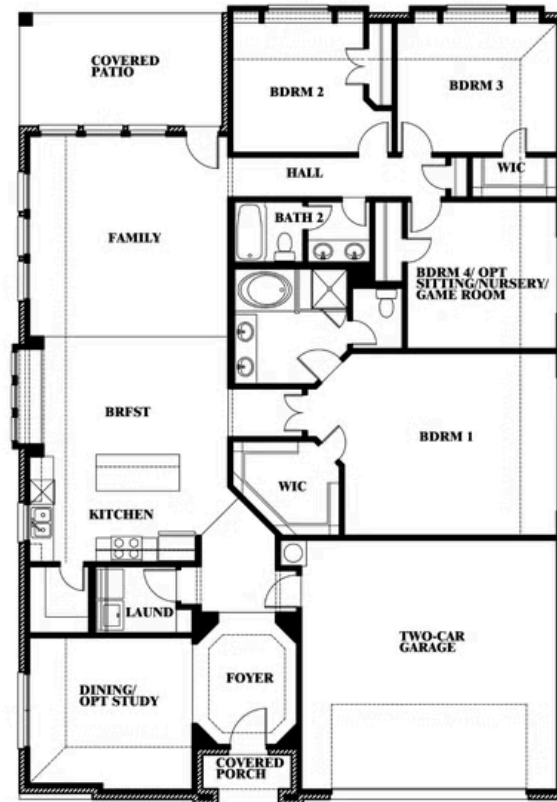

Hawthorne

HOMES FROM
\$442,990

CLASSIC SERIES

WILDFLOWER RANCH

16333 BOSTON IVY DRIVE, JUSTIN, TX 76247

2,235
SQUARE FEET

4
BEDROOMS

2.0
BATHROOMS

2
CAR GARAGE

ELEVATION A

ELEVATION B

ELEVATION B

ELEVATION C

ELEVATION C

Document generated May 23, 2026. Prices, plans, square footage, features, amenities and materials are subject to change at any time without notice and vary among communities. Listed prices are for informational purposes only, are not binding, and do not create any contractual obligation(s). The price of any home is dependent on numerous factors, all of which are unique to a specific home, and is not guaranteed until specified in a binding contract. Pricing of elevations and additional optional beds/baths varies per plan. Some plans require a premium homesite. Renderings of homes are artist concepts and may not reflect exact colors and materials. Verify current tax rates & jurisdictions with the appropriate taxing authority.

Hawthorne

WILDFLOWER RANCH

16333 BOSTON IVY DRIVE, JUSTIN, TX 76247

Hawthorne

This brochure is for general informational purposes and is to be used as a guide only. Changes may be made during the development process and floorplans, dimensions, fixtures, fittings, finishes and specifications are subject to change without notice. Window placement, balcony configuration, wardrobe sizes and living areas may vary slightly within each plan type. EQUAL HOUSING OPPORTUNITY

Hawthorne

WILDFLOWER RANCH

16333 BOSTON IVY DRIVE, JUSTIN, TX 76247

Hawthorne Opt. Deluxe Kitchen

This brochure is for general informational purposes and is to be used as a guide only. Changes may be made during the development process and floorplans, dimensions, fixtures, fittings, finishes and specifications are subject to change without notice. Window placement, balcony configuration, wardrobe sizes and living areas may vary slightly within each plan type. EQUAL HOUSING OPPORTUNITY