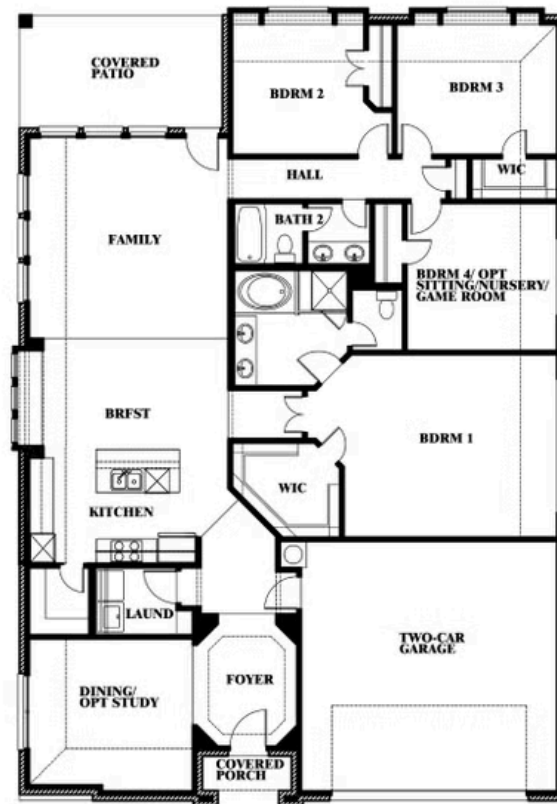

Hawthorne

HOMES FROM
\$442,990

CLASSIC SERIES

WILDFLOWER RANCH

16333 BOSTON IVY DRIVE, JUSTIN, TX 76247

2,235
SQUARE FEET

4
BEDROOMS

2.0
BATHROOMS

2
CAR GARAGE

ELEVATION A

ELEVATION B

ELEVATION B

ELEVATION C

ELEVATION C

Hawthorne

WILDFLOWER RANCH

16333 BOSTON IVY DRIVE, JUSTIN, TX 76247

Hawthorne

This brochure is for general informational purposes and is to be used as a guide only. Changes may be made during the development process and floorplans, dimensions, fixtures, fittings, finishes and specifications are subject to change without notice. Window placement, balcony configuration, wardrobe sizes and living areas may vary slightly within each plan type. EQUAL HOUSING OPPORTUNITY

Hawthorne

WILDFLOWER RANCH

16333 BOSTON IVY DRIVE, JUSTIN, TX 76247

Hawthorne Opt. Deluxe Kitchen

This brochure is for general informational purposes and is to be used as a guide only. Changes may be made during the development process and floorplans, dimensions, fixtures, fittings, finishes and specifications are subject to change without notice. Window placement, balcony configuration, wardrobe sizes and living areas may vary slightly within each plan type. EQUAL HOUSING OPPORTUNITY