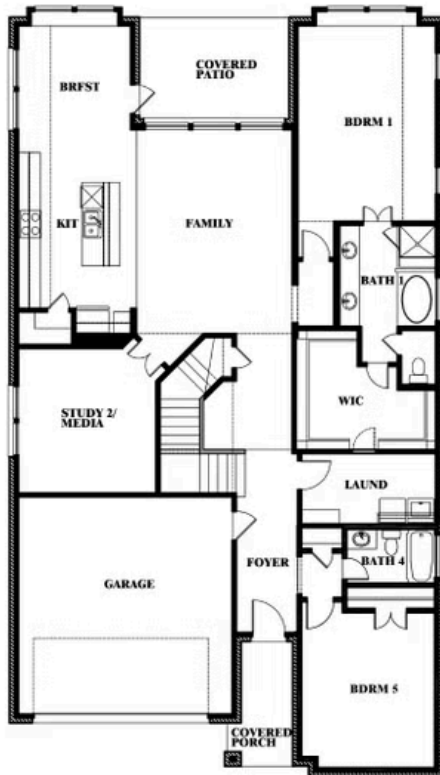

Rose II

WILDFLOWER RANCH

16333 BOSTON IVY DRIVE, JUSTIN, TX 76247

ROSE II FLOOR PLAN WITH OPTIONAL BED & BATH AT STUDY

Rose II Opt. Bed & Bath at Study

This brochure is for general informational purposes and is to be used as a guide only. Changes may be made during the development process and floorplans, dimensions, fixtures, fittings, finishes and specifications are subject to change without notice. Window placement, balcony configuration, wardrobe sizes and living areas may vary slightly within each plan type. EQUAL HOUSING OPPORTUNITY

Document generated Apr 24, 2026. Prices, plans, square footage, features, amenities and materials are subject to change at any time without notice and vary among communities. Listed prices are for informational purposes only, are not binding, and do not create any contractual obligation(s). The price of any home is dependent on numerous factors, all of which are unique to a specific home, and is not guaranteed until specified in a binding contract. Pricing of elevations and additional optional beds/baths varies per plan. Some plans require a premium homesite. Renderings of homes are artist concepts and may not reflect exact colors and materials. Verify current tax rates & jurisdictions with the appropriate taxing authority.