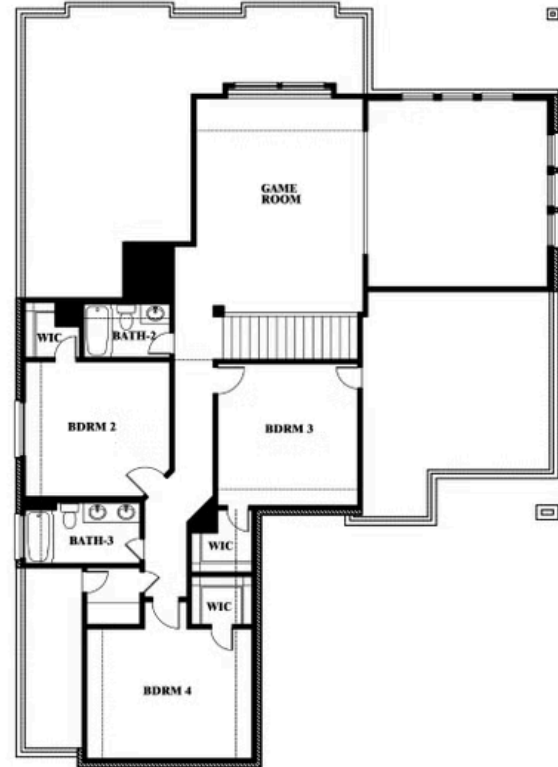

Spring Cress

WILDFLOWER RANCH

16333 BOSTON IVY DRIVE, JUSTIN, TX 76247

Spring Cress Opt. Bed 6 & Bath 5 at Media

This brochure is for general informational purposes and is to be used as a guide only. Changes may be made during the development process and floorplans, dimensions, fixtures, fittings, finishes and specifications are subject to change without notice. Window placement, balcony configuration, wardrobe sizes and living areas may vary slightly within each plan type. EQUAL HOUSING OPPORTUNITY