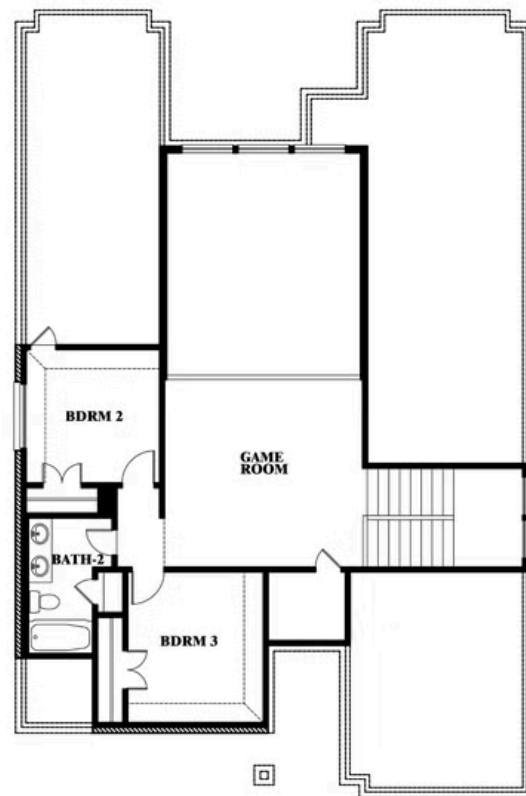

Violet

VIOLET FLOOR PLAN

WILDFLOWER RANCH

16333 BOSTON IVY DRIVE, JUSTIN, TX 76247

Violet

This brochure is for general informational purposes and is to be used as a guide only. Changes may be made during the development process and floorplans, dimensions, fixtures, fittings, finishes and specifications are subject to change without notice. Window placement, balcony configuration, wardrobe sizes and living areas may vary slightly within each plan type. EQUAL HOUSING OPPORTUNITY

Document generated May 23, 2026. Prices, plans, square footage, features, amenities and materials are subject to change at any time without notice and vary among communities. Listed prices are for informational purposes only, are not binding, and do not create any contractual obligation(s). The price of any home is dependent on numerous factors, all of which are unique to a specific home, and is not guaranteed until specified in a binding contract. Pricing of elevations and additional optional beds/baths varies per plan. Some plans require a premium homesite. Renderings of homes are artist concepts and may not reflect exact colors and materials. Verify current tax rates & jurisdictions with the appropriate taxing authority.