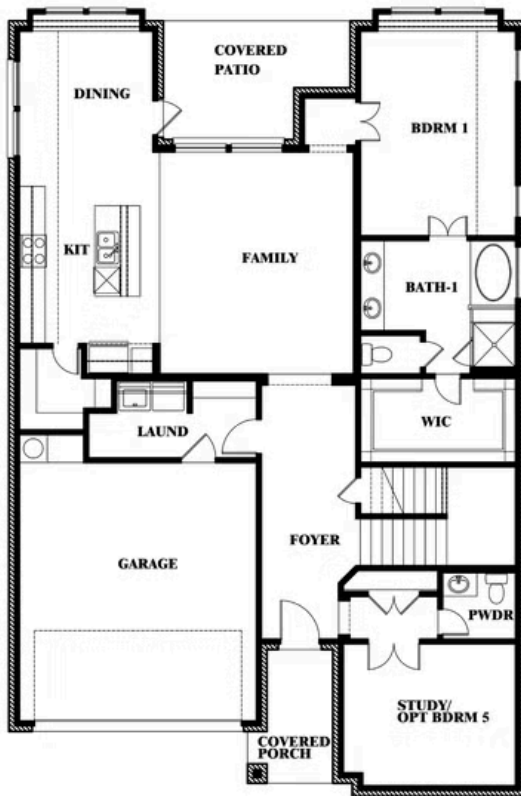

Violet

VIOLET FLOOR PLAN

WILDFLOWER RANCH

16333 BOSTON IVY DRIVE, JUSTIN, TX 76247

Violet

This brochure is for general informational purposes and is to be used as a guide only. Changes may be made during the development process and floorplans, dimensions, fixtures, fittings, finishes and specifications are subject to change without notice. Window placement, balcony configuration, wardrobe sizes and living areas may vary slightly within each plan type. EQUAL HOUSING OPPORTUNITY

Document generated May 23, 2026. Prices, plans, square footage, features, amenities and materials are subject to change at any time without notice and vary among communities. Listed prices are for informational purposes only, are not binding, and do not create any contractual obligation(s). The price of any home is dependent on numerous factors, all of which are unique to a specific home, and is not guaranteed until specified in a binding contract. Pricing of elevations and additional optional beds/baths varies per plan. Some plans require a premium homesite. Renderings of homes are artist concepts and may not reflect exact colors and materials. Verify current tax rates & jurisdictions with the appropriate taxing authority.