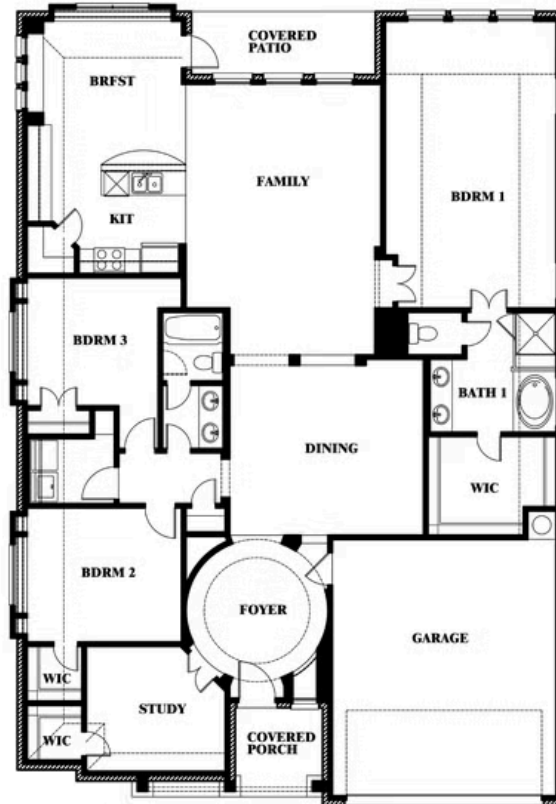

Carolina

HOMES FROM
\$365,990

CLASSIC SERIES

GEORGETOWN AT KINGS FORT 50S

4102 BERRY LANE, KAUFMAN, TX 75142

2,313
SQUARE FEET

3
BEDROOMS

2.0
BATHROOMS

2
CAR GARAGE

ELEVATION C

ELEVATION A

ELEVATION A

ELEVATION AS

ELEVATION AS

ELEVATION D

ELEVATION D

ELEVATION E

ELEVATION E

ELEVATION F

ELEVATION F

Carolina

GEORGETOWN AT KINGS FORT 50S

4102 BERRY LANE, KAUFMAN, TX 75142

Carolina

This brochure is for general informational purposes and is to be used as a guide only. Changes may be made during the development process and floorplans, dimensions, fixtures, fittings, finishes and specifications are subject to change without notice. Window placement, balcony configuration, wardrobe sizes and living areas may vary slightly within each plan type. EQUAL HOUSING OPPORTUNITY