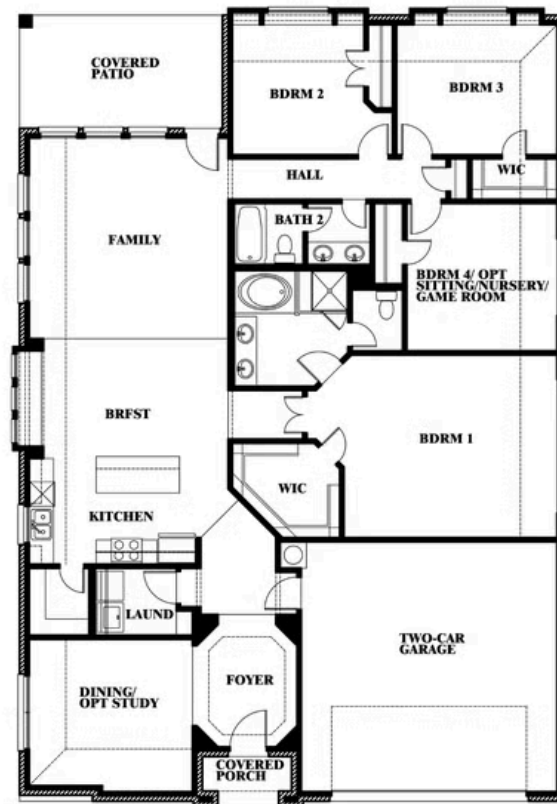

Hawthorne

HOMES FROM
\$366,990

CLASSIC SERIES

GEORGETOWN AT KINGS FORT 50S

4102 BERRY LANE, KAUFMAN, TX 75142

2,235
SQUARE FEET

4
BEDROOMS

2.0
BATHROOMS

2
CAR GARAGE

ELEVATION A

ELEVATION B

ELEVATION B

ELEVATION C

ELEVATION C

Hawthorne

GEORGETOWN AT KINGS FORT 50S

4102 BERRY LANE, KAUFMAN, TX 75142

Hawthorne

This brochure is for general informational purposes and is to be used as a guide only. Changes may be made during the development process and floorplans, dimensions, fixtures, fittings, finishes and specifications are subject to change without notice. Window placement, balcony configuration, wardrobe sizes and living areas may vary slightly within each plan type. EQUAL HOUSING OPPORTUNITY